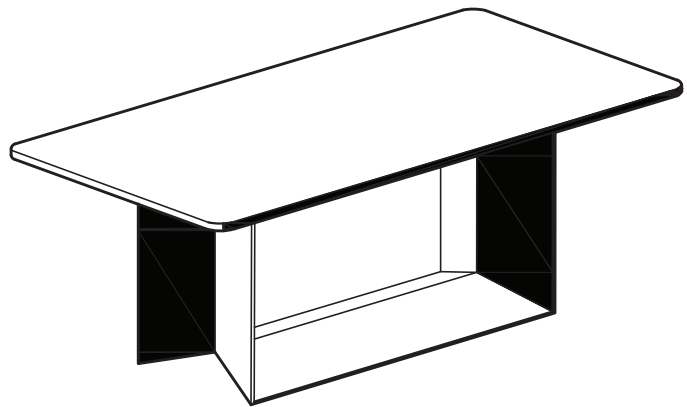

KOALA

L I V I N G

Assembly Instruction

Product Name: Isla Natural White Marble Dining Table - Black Metal Legs

Product Id: 127985

Hardware List

A		Allen Key	1 pc
B		Allen Bolt	7 pcs
C		Washer	7 pcs
D		Spare Screw	6 pcs