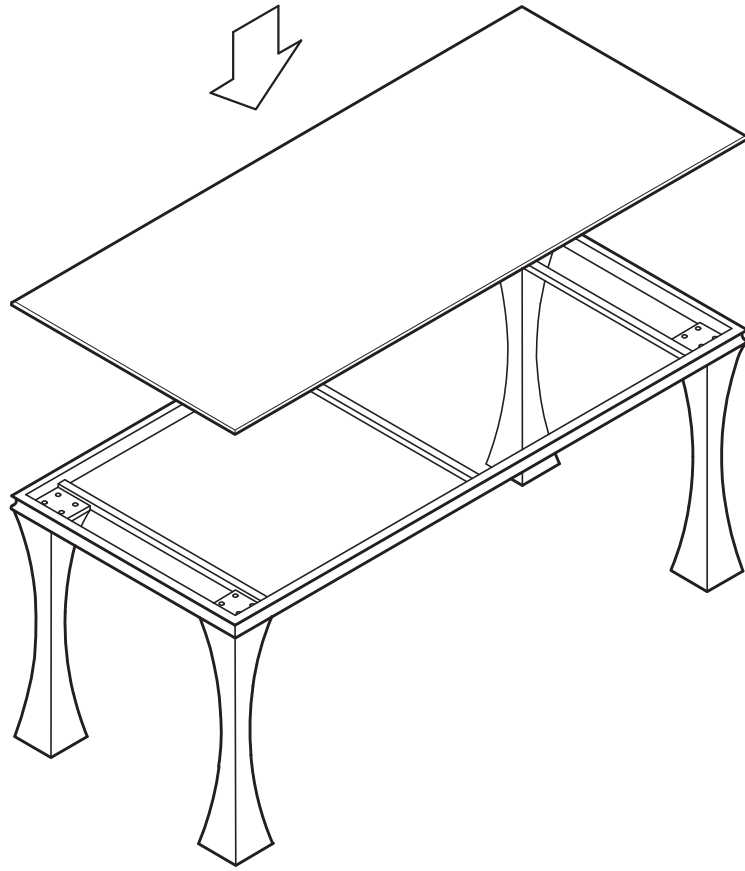

KOALA

L I V I N G

Assembly Instruction

Product Name: Melody Natural White Marble Dining Table - Black Stainless
Steel Legs 160x90

Product Id: 127982

Hardware List

- A  Allen Key 1 pc
- B  Allen Bolt 16 pcs
- C  Washer 16 pcs

Part List

1 pc

1 pc

4 pcs

2

3

Note

1. Assemble the item on a soft, well-lit surface like cardboard or carpet.
2. For safety and efficiency, it's best to have two or more people assist with assembly to handle heavy parts safely and collaborate effectively.
3. Keep all packaging materials intact until assembly is complete.
4. Before assembling the item, carefully read all provided instructions.
5. Handle tools with care during assembly to prevent injuries.