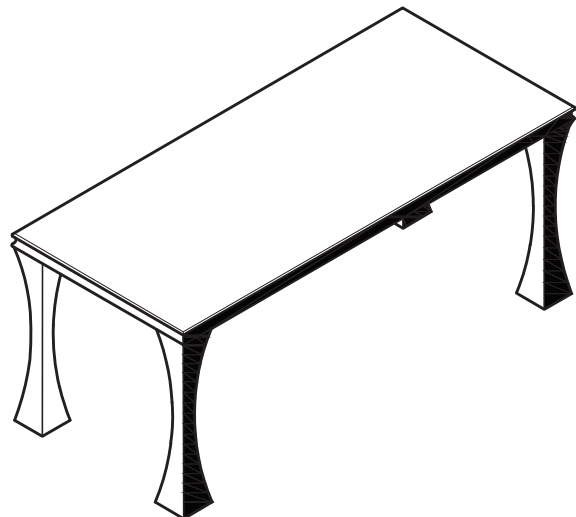

KOALA

L I V I N G

Assembly Instruction

Product Name: Melody Natural White Marble Dining Table - Black Stainless
Steel Legs 160x90

Product Id: 127982

Hardware List

- A  Allen Key 1 pc
- B  Allen Bolt 16 pcs
- C  Washer 16 pcs