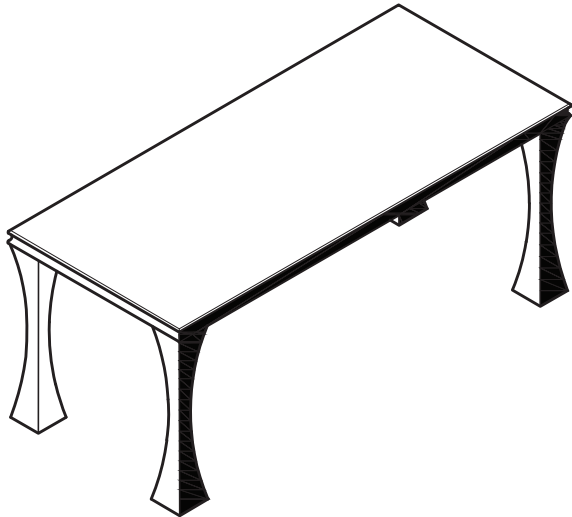

KOALA

L I V I N G

Assembly Instruction

Product Name: Melody Natural White Marble Dining Table-Brushed Champagne Gold Stainless Steel Legs 160x90

Product Id: 127981

Hardware List

- A Allen Key 1 pc
- B Allen Bolt 16 pcs
- C Washer 16 pcs