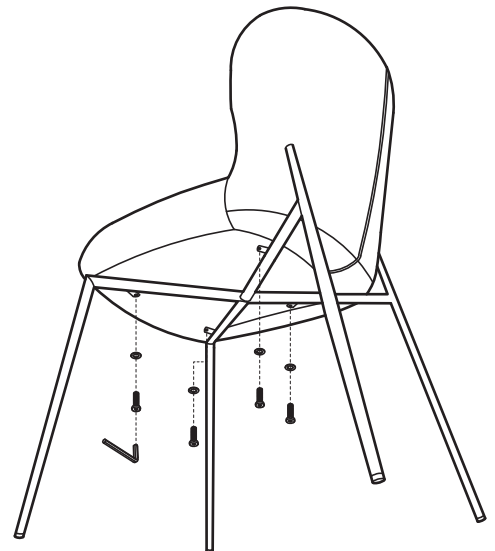

### Assembly Instruction

Product Name: Hailey Vintage Grey Fabric Dining Chair - Bronze Legs

Product Id: 127956

#### Part List

Legs  
1 pc

Seat  
1 pc