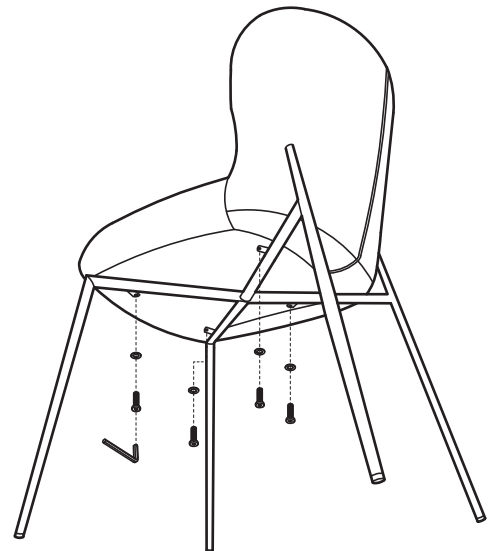

KOALA

L I V I N G

Assembly Instruction

Product Name: Hailey Snow White Boucle Dining Chair - Bronze Legs

Product Id: 127955

Hardware List

- | | | | |
|---|---|----------------------|-------|
| A |  | Allen Key
4mm | 1 pc |
| B |  | Allen Bolt
M6*L25 | 4 pcs |
| C |  | Washer
Ø16*Ø6 | 4 pcs |

Part List

Legs
1 pc

Seat
1 pc

Note

1. Assemble the item on a soft, well-lit surface like cardboard or carpet.
2. For safety and efficiency, it's best to have two or more people assist with assembly to handle heavy parts safely and collaborate effectively.
3. Keep all packaging materials intact until assembly is complete.
4. Before assembling the item, carefully read all provided instructions.
5. Handle tools with care during assembly to prevent injuries.