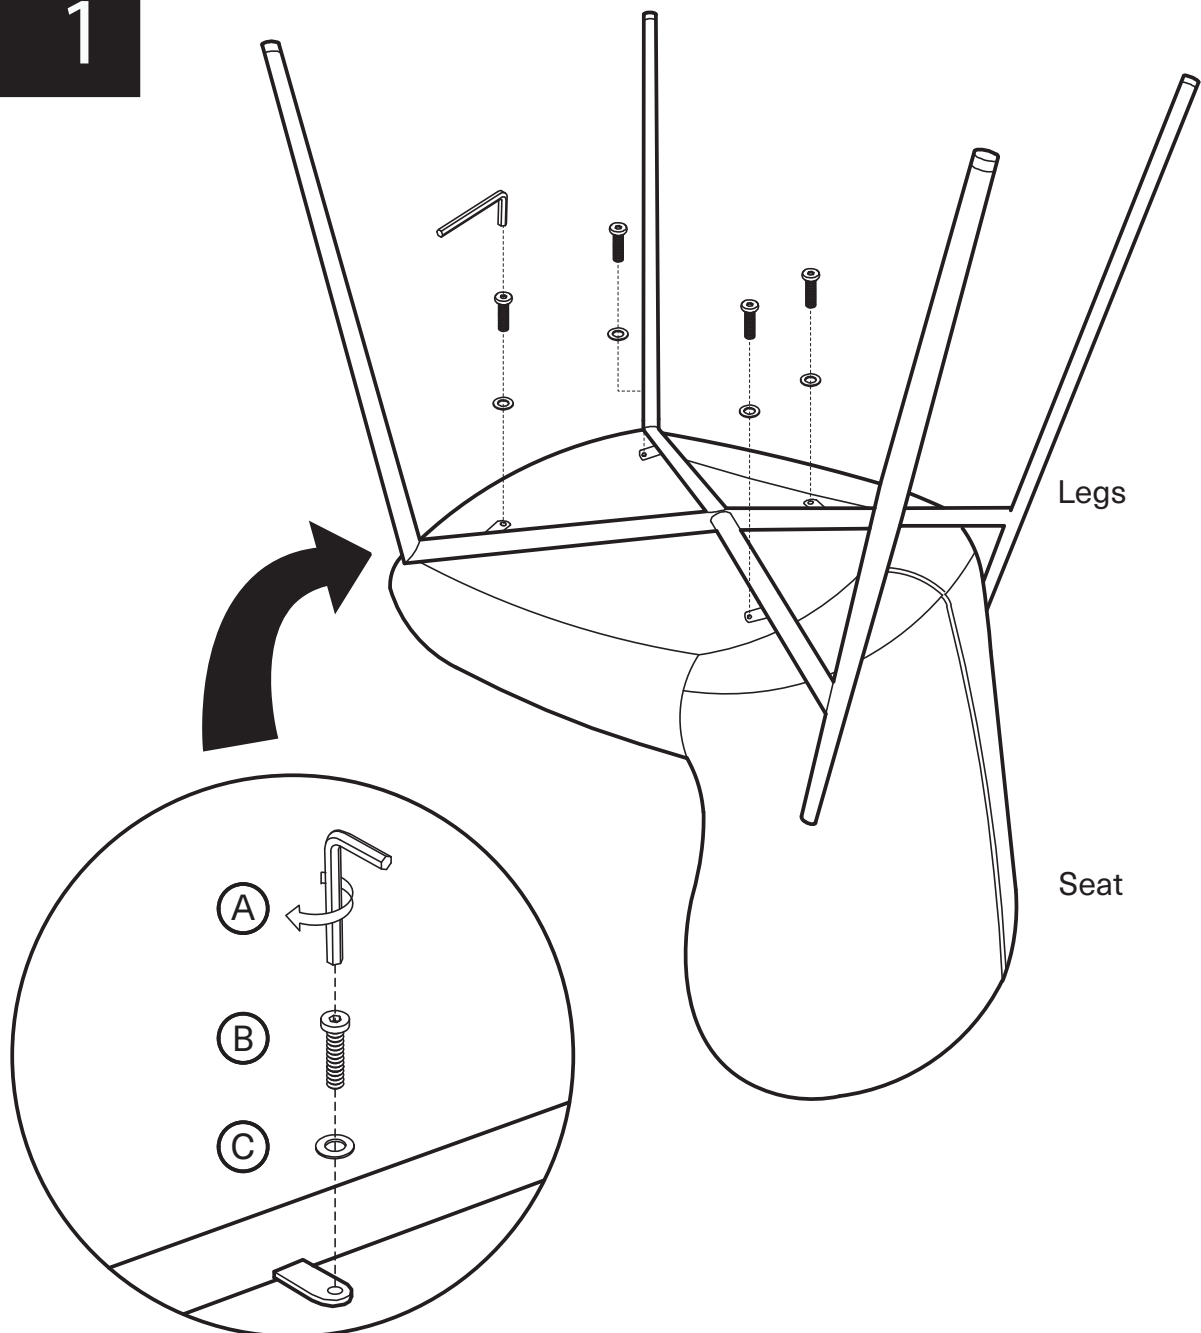

Note

1. Assemble the item on a soft, well-lit surface like cardboard or carpet.
2. For safety and efficiency, it's best to have two or more people assist with assembly to handle heavy parts safely and collaborate effectively.
3. Keep all packaging materials intact until assembly is complete.
4. Before assembling the item, carefully read all provided instructions.
5. Handle tools with care during assembly to prevent injuries.

1