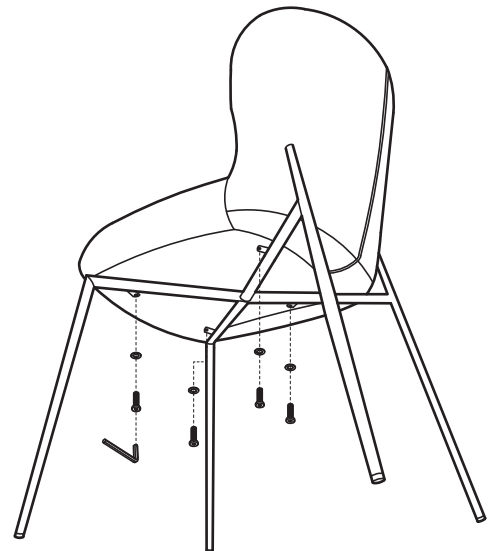

KOALA

L I V I N G

Assembly Instruction

Product Name: Hailey Walnut Vegan Leather Dining Chair - Black Legs

Product Id: 127926

Hardware List

- | | | | |
|---|---|----------------------|-------|
| A |  | Allen Key 4mm | 1 pc |
| B |  | Allen Bolt M6*L25 | 4 pcs |
| C |  | Washer Ø16*Ø6 | 4 pcs |

Part List

Legs
1 pc

Seat
1 pc

Note

1. Assemble the item on a soft, well-lit surface like cardboard or carpet.
2. For safety and efficiency, it's best to have two or more people assist with assembly to handle heavy parts safely and collaborate effectively.
3. Keep all packaging materials intact until assembly is complete.
4. Before assembling the item, carefully read all provided instructions.
5. Handle tools with care during assembly to prevent injuries.