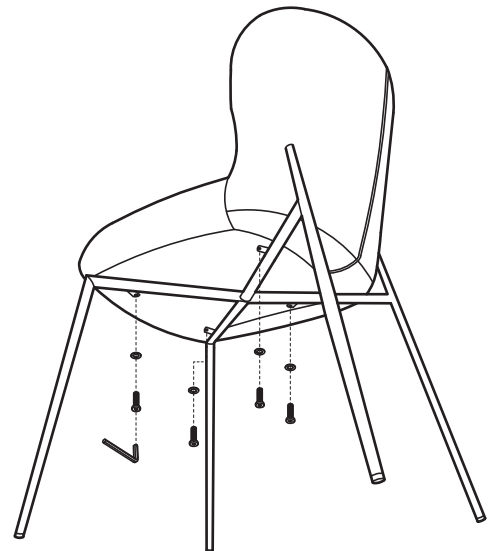

KOALA

L I V I N G

Assembly Instruction

Product Name: Hailey Sand Beige Vegan Leather Dining Chair - Bronze Legs

Product Id: 127925

Hardware List

- | | | | |
|---|---|----------------------|-------|
| A |  | Allen Key
4mm | 1 pc |
| B |  | Allen Bolt
M6*L25 | 4 pcs |
| C |  | Washer
Ø16*Ø6 | 4 pcs |

Part List

Legs
1 pc

Seat
1 pc

Note

1. Assemble the item on a soft, well-lit surface like cardboard or carpet.
2. For safety and efficiency, it's best to have two or more people assist with assembly to handle heavy parts safely and collaborate effectively.
3. Keep all packaging materials intact until assembly is complete.
4. Before assembling the item, carefully read all provided instructions.
5. Handle tools with care during assembly to prevent injuries.