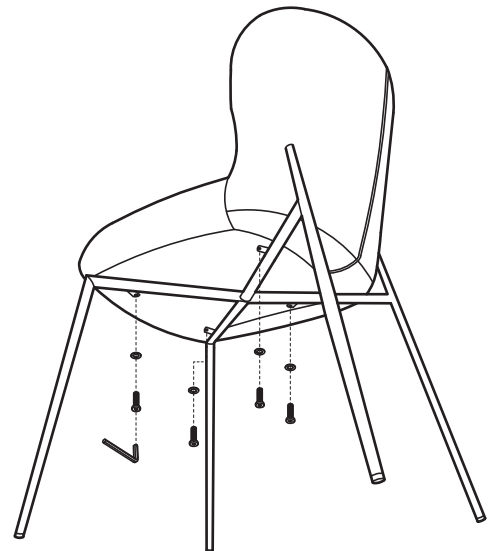

KOALA

L I V I N G

Assembly Instruction

Product Name: Hailey Charcoal Velvet Dining Chair - Black Legs

Product Id: 127924

Hardware List

- | | | | |
|---|---|----------------------|-------|
| A |  | Allen Key
4mm | 1 pc |
| B |  | Allen Bolt
M6*L25 | 4 pcs |
| C |  | Washer
Ø16*Ø6 | 4 pcs |

Part List

Legs
1 pc

Seat
1 pc

Note

1. Assemble the item on a soft, well-lit surface like cardboard or carpet.
2. For safety and efficiency, it's best to have two or more people assist with assembly to handle heavy parts safely and collaborate effectively.
3. Keep all packaging materials intact until assembly is complete.
4. Before assembling the item, carefully read all provided instructions.
5. Handle tools with care during assembly to prevent injuries.