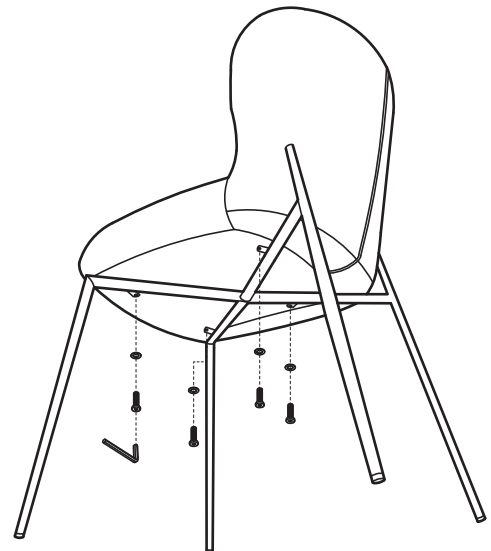

### Assembly Instruction

Product Name: Hailey Cosmos Black Woven Fabric Dining Chair - Black Legs

Product Id: 127923

#### Part List

Legs  
1 pc

Seat  
1 pc