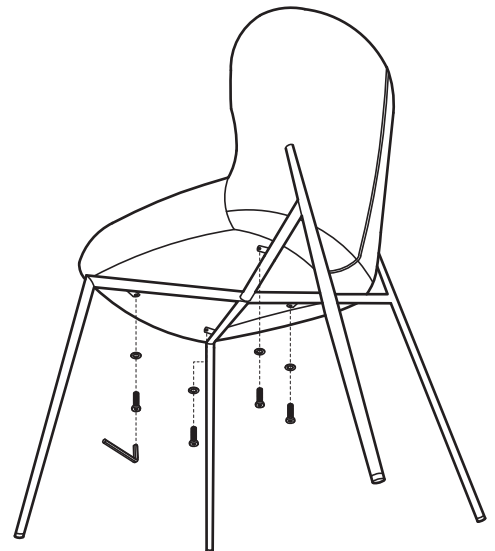

## Assembly Instruction

Product Name: Hailey Black Vegan Leather Dining Chair - Black Legs

Product Id: 127922

### Part List

Legs  
1 pc

Seat  
1 pc