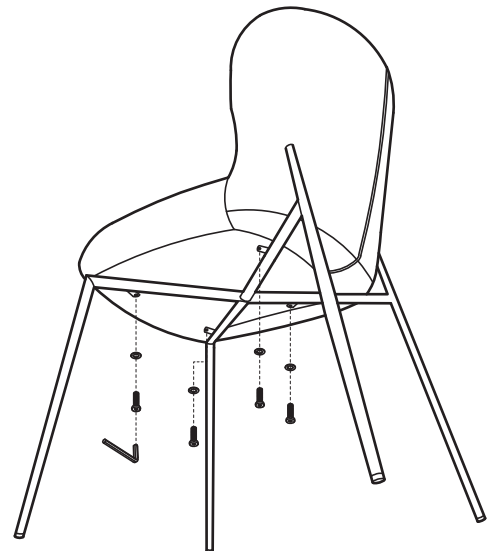

### Assembly Instruction

Product Name: Hailey Vintage Grey Fabric Dining Chair - Black Legs

Product Id: 127921

#### Part List

Legs  
1 pc

Seat  
1 pc