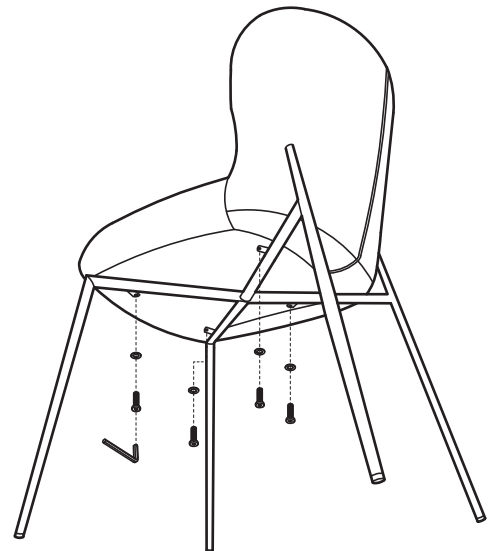

KOALA

L I V I N G

Assembly Instruction

Product Name: Hailey Snow White Boucle Dining Chair - Black Legs

Product Id: 127920

Hardware List

- | | | | |
|---|---|----------------------|-------|
| A |  | Allen Key
4mm | 1 pc |
| B |  | Allen Bolt
M6*L25 | 4 pcs |
| C |  | Washer
Ø16*Ø6 | 4 pcs |

Part List

Legs
1 pc

Seat
1 pc

Note

1. Assemble the item on a soft, well-lit surface like cardboard or carpet.
2. For safety and efficiency, it's best to have two or more people assist with assembly to handle heavy parts safely and collaborate effectively.
3. Keep all packaging materials intact until assembly is complete.
4. Before assembling the item, carefully read all provided instructions.
5. Handle tools with care during assembly to prevent injuries.