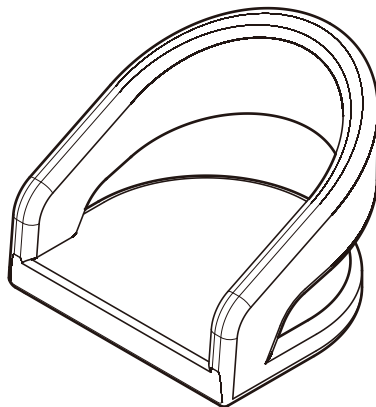

KOALA

L I V I N G

Assembly Instruction

Product Name: Moulin Black Boucle Dining Chair - Brushed Gold Legs

Product Id: 127919

Hardware List

- | | | | |
|---|---|----------------------|-------|
| A |  | Allen Key
4mm | 1 pc |
| B |  | Allen Bolt
M6*L25 | 4 pcs |
| C |  | Washer
Ø6*Ø16mm | 4 pcs |

Part List

Legs
1 pc

Seat
1 pc

Note

1. Assemble the item on a soft, well-lit surface like cardboard or carpet.
2. For safety and efficiency, it's best to have two or more people assist with assembly to handle heavy parts safely and collaborate effectively.
3. Keep all packaging materials intact until assembly is complete.
4. Before assembling the item, carefully read all provided instructions.
5. Handle tools with care during assembly to prevent injuries.