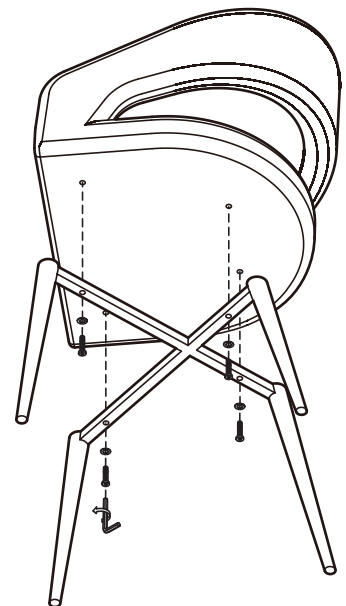

KOALA

L I V I N G

Assembly Instruction

Product Name: Moulin Black Boucle Dining Chair - Brushed Gold Legs

Product Id: 127919

Hardware List

- | | | | |
|---|---|----------------------|-------|
| A |  | Allen Key
4mm | 1 pc |
| B |  | Allen Bolt
M6*L25 | 4 pcs |
| C |  | Washer
Ø6*Ø16mm | 4 pcs |

Part List

Legs
1 pc

Seat
1 pc

Note

1. Assemble the item on a soft, well-lit surface like cardboard or carpet.
2. For safety and efficiency, it's best to have two or more people assist with assembly to handle heavy parts safely and collaborate effectively.
3. Keep all packaging materials intact until assembly is complete.
4. Before assembling the item, carefully read all provided instructions.
5. Handle tools with care during assembly to prevent injuries.