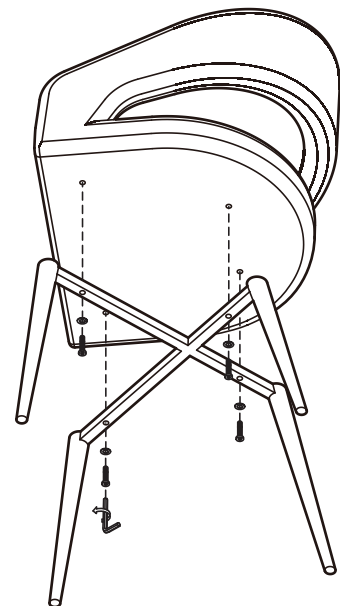

KOALA

L I V I N G

Assembly Instruction

Product Name: Moulin Sage Green Vegan Leather Dining Chair - Brushed Gold Legs

Product Id: 127918

Hardware List

- A  Allen Key 4mm 1 pc
- B  Allen Bolt M6*L25 4 pcs
- C  Washer Ø6*Ø16mm 4 pcs

Part List

Legs
1 pc

Seat
1 pc

Note

1. Assemble the item on a soft, well-lit surface like cardboard or carpet.
2. For safety and efficiency, it's best to have two or more people assist with assembly to handle heavy parts safely and collaborate effectively.
3. Keep all packaging materials intact until assembly is complete.
4. Before assembling the item, carefully read all provided instructions.
5. Handle tools with care during assembly to prevent injuries.