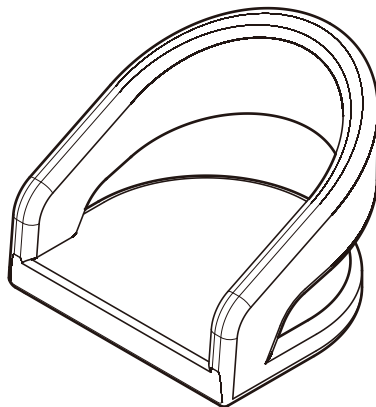

KOALA

L I V I N G

Assembly Instruction

Product Name: Moulin Sage Green Vegan Leather Dining Chair - Brushed Gold Legs

Product Id: 127918

Hardware List

- A  Allen Key 4mm 1 pc
- B  Allen Bolt M6*L25 4 pcs
- C  Washer Ø6*Ø16mm 4 pcs

Part List

Legs
1 pc

Seat
1 pc

Note

1. Assemble the item on a soft, well-lit surface like cardboard or carpet.
2. For safety and efficiency, it's best to have two or more people assist with assembly to handle heavy parts safely and collaborate effectively.
3. Keep all packaging materials intact until assembly is complete.
4. Before assembling the item, carefully read all provided instructions.
5. Handle tools with care during assembly to prevent injuries.