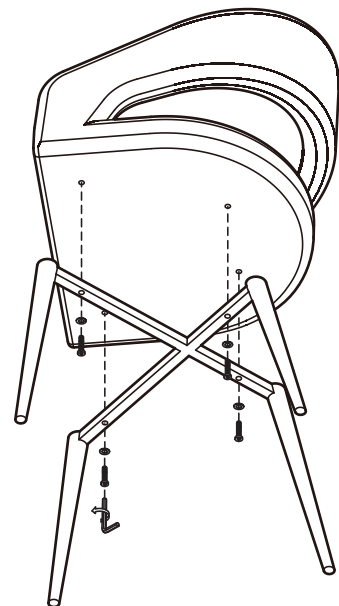

KOALA

L I V I N G

Assembly Instruction

Product Name: Moulin Walnut Vegan Leather Dining Chair - Brushed Gold Legs

Product Id: 127917

Hardware List

- A  Allen Key 4mm 1 pc
- B  Allen Bolt M6*L25 4 pcs
- C  Washer Ø6*Ø16mm 4 pcs

Part List

Legs
1 pc

Seat
1 pc

Note

1. Assemble the item on a soft, well-lit surface like cardboard or carpet.
2. For safety and efficiency, it's best to have two or more people assist with assembly to handle heavy parts safely and collaborate effectively.
3. Keep all packaging materials intact until assembly is complete.
4. Before assembling the item, carefully read all provided instructions.
5. Handle tools with care during assembly to prevent injuries.