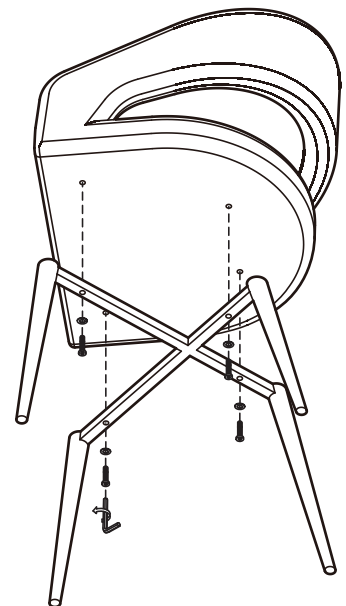

KOALA

L I V I N G

Assembly Instruction

Product Name: Moulin Black Vegan Leather Dining Chair - Brushed Gold Legs

Product Id: 127916

Hardware List

- A  Allen Key 4mm 1 pc
- B  Allen Bolt M6*L25 4 pcs
- C  Washer Ø6*Ø16mm 4 pcs

Part List

Legs
1 pc

Seat
1 pc

Note

1. Assemble the item on a soft, well-lit surface like cardboard or carpet.
2. For safety and efficiency, it's best to have two or more people assist with assembly to handle heavy parts safely and collaborate effectively.
3. Keep all packaging materials intact until assembly is complete.
4. Before assembling the item, carefully read all provided instructions.
5. Handle tools with care during assembly to prevent injuries.