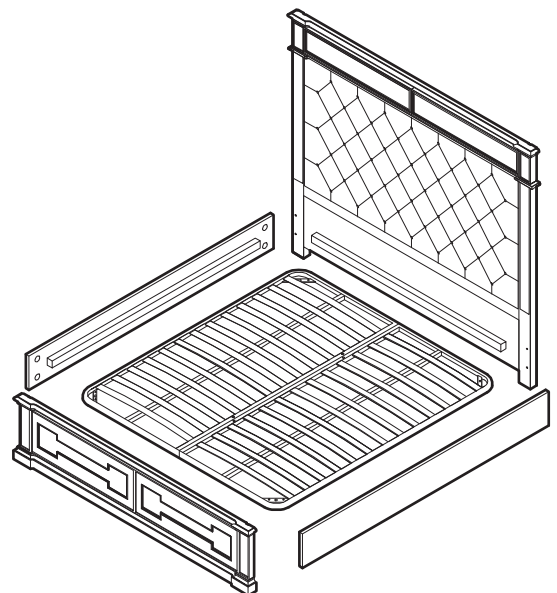

### Assembly Instruction

Product Name: Solitude Brushed Antique Gold Queen Bed  
 Product Id: 127871

#### Part List

Headboard	Bedstead	Middle Leg	
1 pc	1 pc	2 pcs	
Rails			
			2 pcs
Footboard			
			1 pc