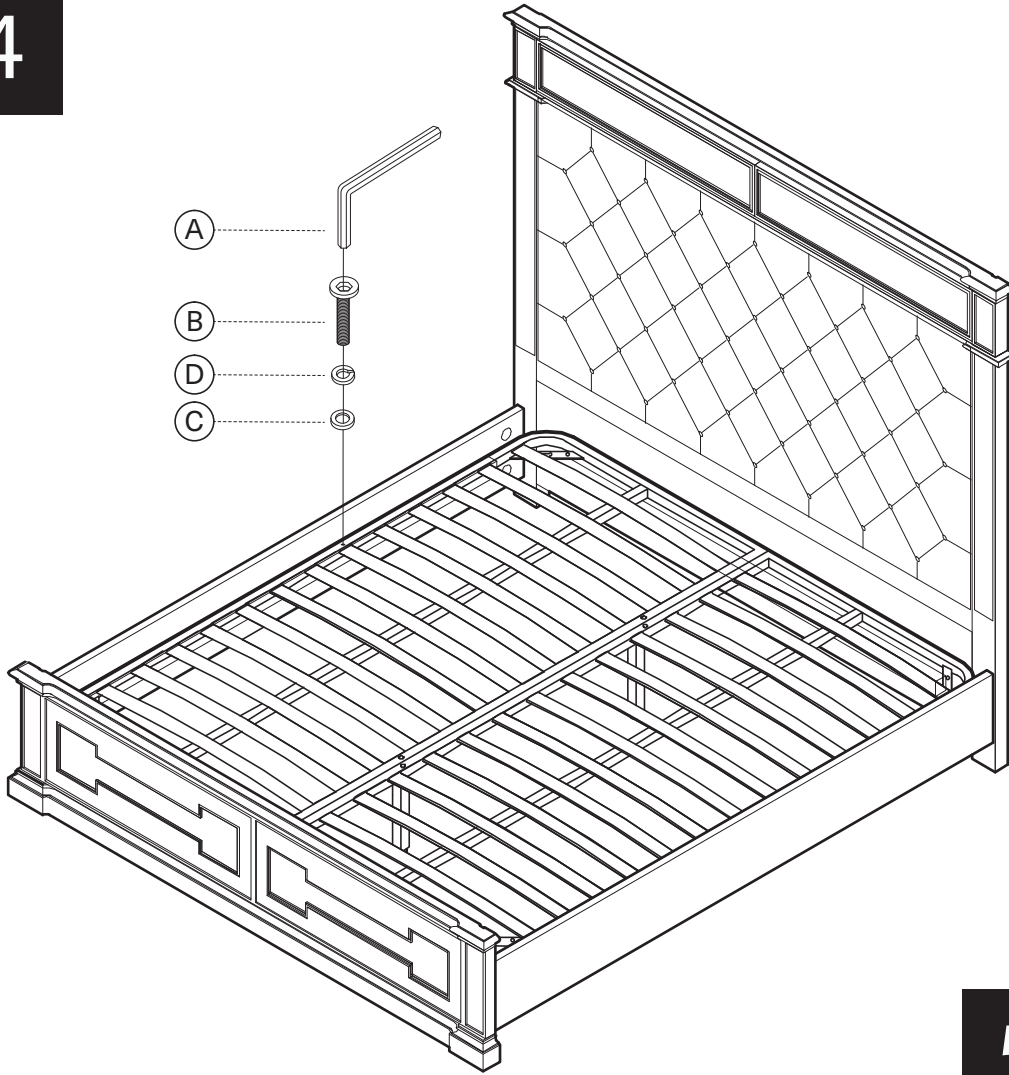

#### Hardware List

A		Allen Wrench 5mm	1 pc
B		Allen Bolt 5/16"*50mm	6 pcs
C		Flat Washer 5/16"*19mm	6 pcs
D		Spring Washer 5/16"*12mm	14 pcs
E		Bolt 5/16"*8mm	12 pcs
F		Full Tooth Screw 5/16"*90mm	8 pcs
G		Half Crescent Pad 30*14*8mm	8 pcs
H		Flat Washer 5/16"*16mm	8 pcs
I		Wrench 87*14*2mm	1 pc

#### Part List

Headboard	Bedstead	Middle Leg	
1 pc	1 pc	2 pcs	
Rails			
			2 pcs
Footboard			
			1 pc

1

2

Middle Leg

3

4

5