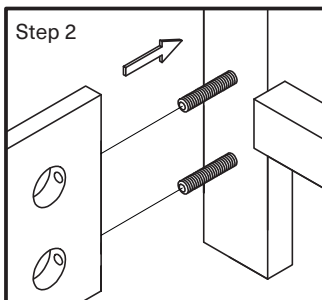

Note

1. Assemble the item on a soft, well-lit surface like cardboard or carpet.
2. For safety and efficiency, it's best to have two or more people assist with assembly to handle heavy parts safely and collaborate effectively.
3. Keep all packaging materials intact until assembly is complete.
4. Before assembling the item, carefully read all provided instructions.
5. Handle tools with care during assembly to prevent injuries.

1