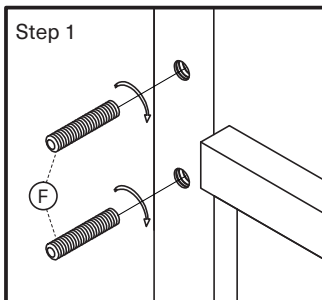

Note

1. Assemble the item on a soft, well-lit surface like cardboard or carpet.
2. For safety and efficiency, it's best to have two or more people assist with assembly to handle heavy parts safely and collaborate effectively.
3. Keep all packaging materials intact until assembly is complete.
4. Before assembling the item, carefully read all provided instructions.
5. Handle tools with care during assembly to prevent injuries.

1