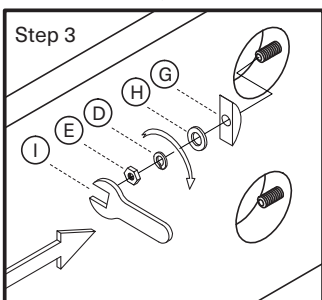

Note

1. Assemble the item on a soft, well-lit surface like cardboard or carpet.
2. For safety and efficiency, it's best to have two or more people assist with assembly to handle heavy parts safely and collaborate effectively.
3. Keep all packaging materials intact until assembly is complete.
4. Before assembling the item, carefully read all provided instructions.
5. Handle tools with care during assembly to prevent injuries.

1