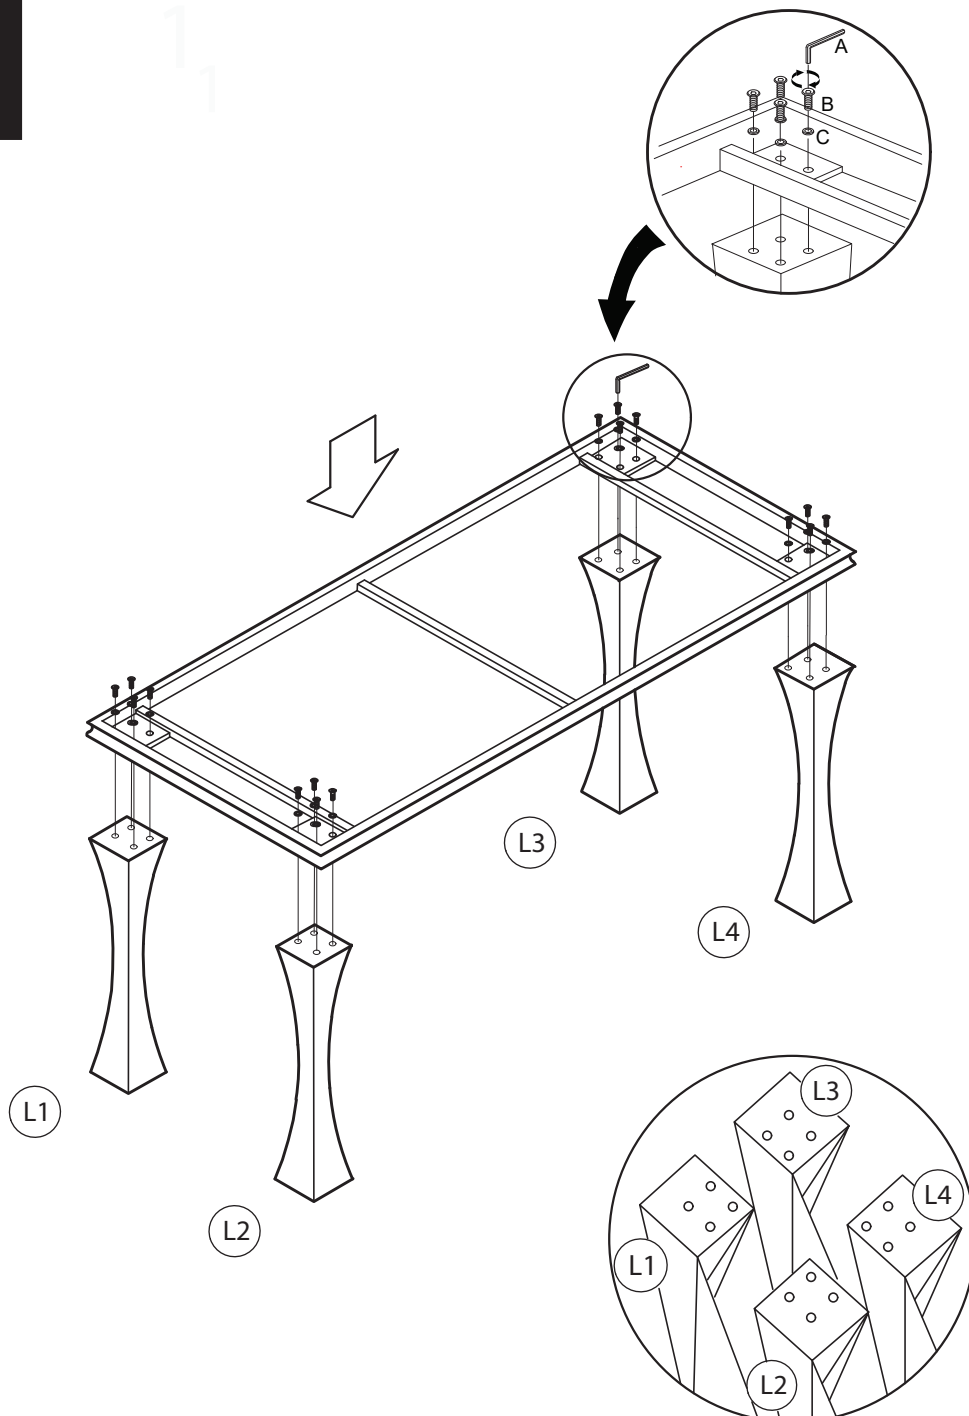

Note

1. Assemble the item on a soft, well-lit surface like cardboard or carpet.
2. For safety and efficiency, it's best to have two or more people assist with assembly to handle heavy parts safely and collaborate effectively.
3. Keep all packaging materials intact until assembly is complete.
4. Before assembling the item, carefully read all provided instructions.
5. Handle tools with care during assembly to prevent injuries.

1