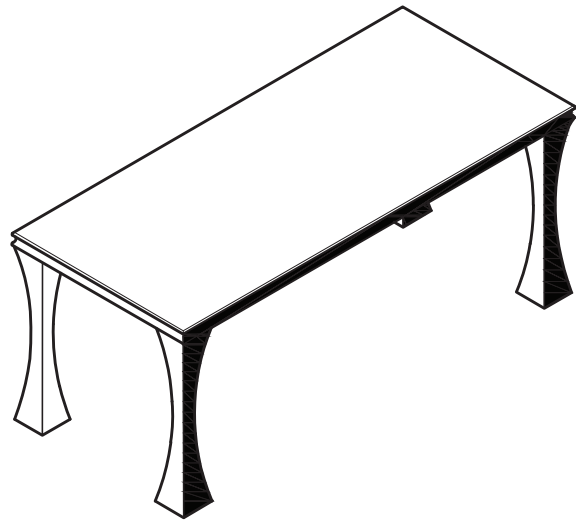

KOALA

L I V I N G

Assembly Instruction

Product Name: Melody Marble Dining Table-Black Legs 200x100

Product Id: 127839

Hardware List

- A  Allen Key 1 pc
- B  Allen Bolt 16 pcs
- C  Washer 16 pcs

Part List