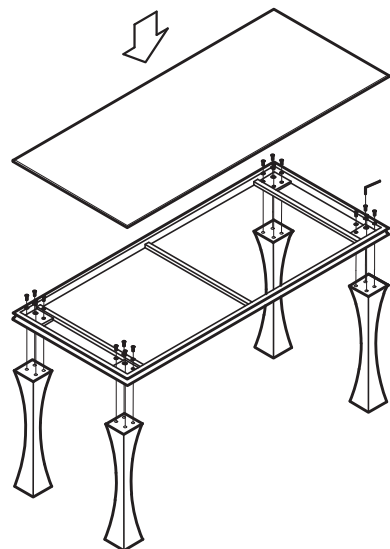

KOALA

L I V I N G

Assembly Instruction

Product Name: Melody Marble Dining Table-Black Legs 200x100

Product Id: 127839

Hardware List

- A  Allen Key 1 pc
- B  Allen Bolt 16 pcs
- C  Washer 16 pcs

Part List

1 pc

1 pc

4 pcs

Note

1. Assemble the item on a soft, well-lit surface like cardboard or carpet.
2. For safety and efficiency, it's best to have two or more people assist with assembly to handle heavy parts safely and collaborate effectively.
3. Keep all packaging materials intact until assembly is complete.
4. Before assembling the item, carefully read all provided instructions.
5. Handle tools with care during assembly to prevent injuries.