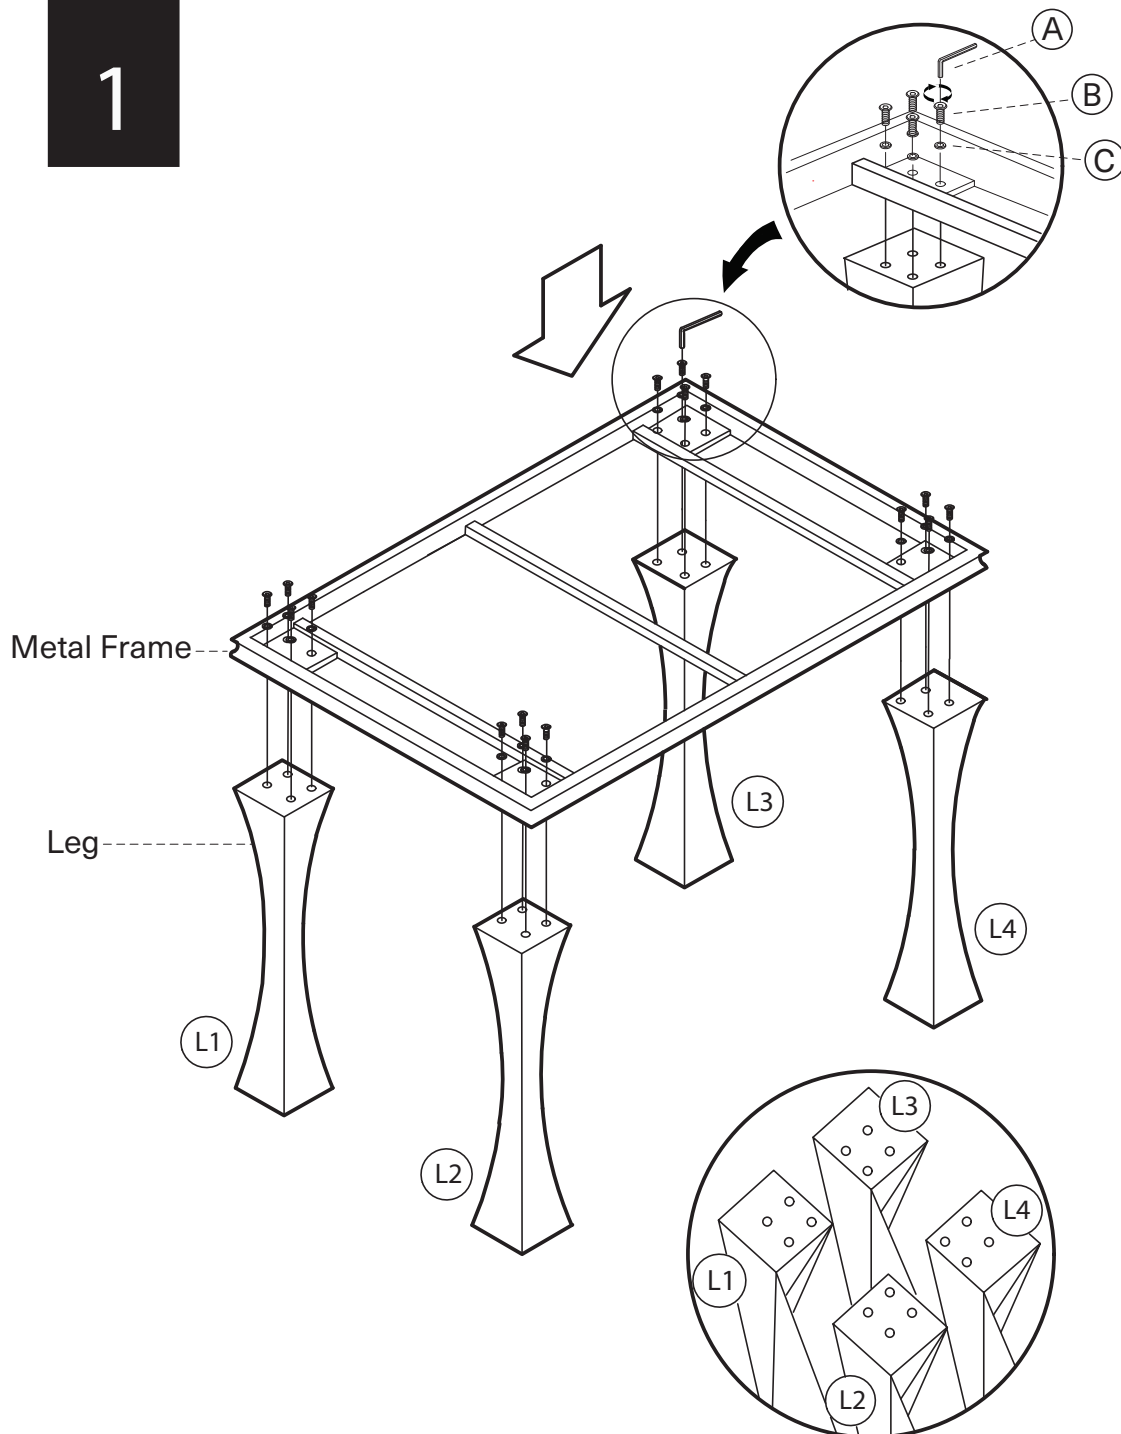

Note

1. Assemble the item on a soft, well-lit surface like cardboard or carpet.
2. For safety and efficiency, it's best to have two or more people assist with assembly to handle heavy parts safely and collaborate effectively.
3. Keep all packaging materials intact until assembly is complete.
4. Before assembling the item, carefully read all provided instructions.
5. Handle tools with care during assembly to prevent injuries.

1