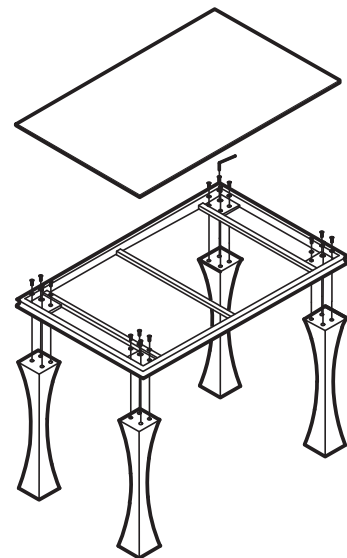

KOALA

L I V I N G

Assembly Instruction

Product Name: Melody Marble Side Table - Brushed Champagne Gold Legs

Product Id: 127838

Hardware List

- A  Allen Key 5mm 1 pc
- B  Allen Bolt 16 pcs
- C  Washer 16 pcs

Part List

Top
1 pc

Metal Frame
1 pc

Legs
4 pcs

Note

1. Assemble the item on a soft, well-lit surface like cardboard or carpet.
2. For safety and efficiency, it's best to have two or more people assist with assembly to handle heavy parts safely and collaborate effectively.
3. Keep all packaging materials intact until assembly is complete.
4. Before assembling the item, carefully read all provided instructions.
5. Handle tools with care during assembly to prevent injuries.