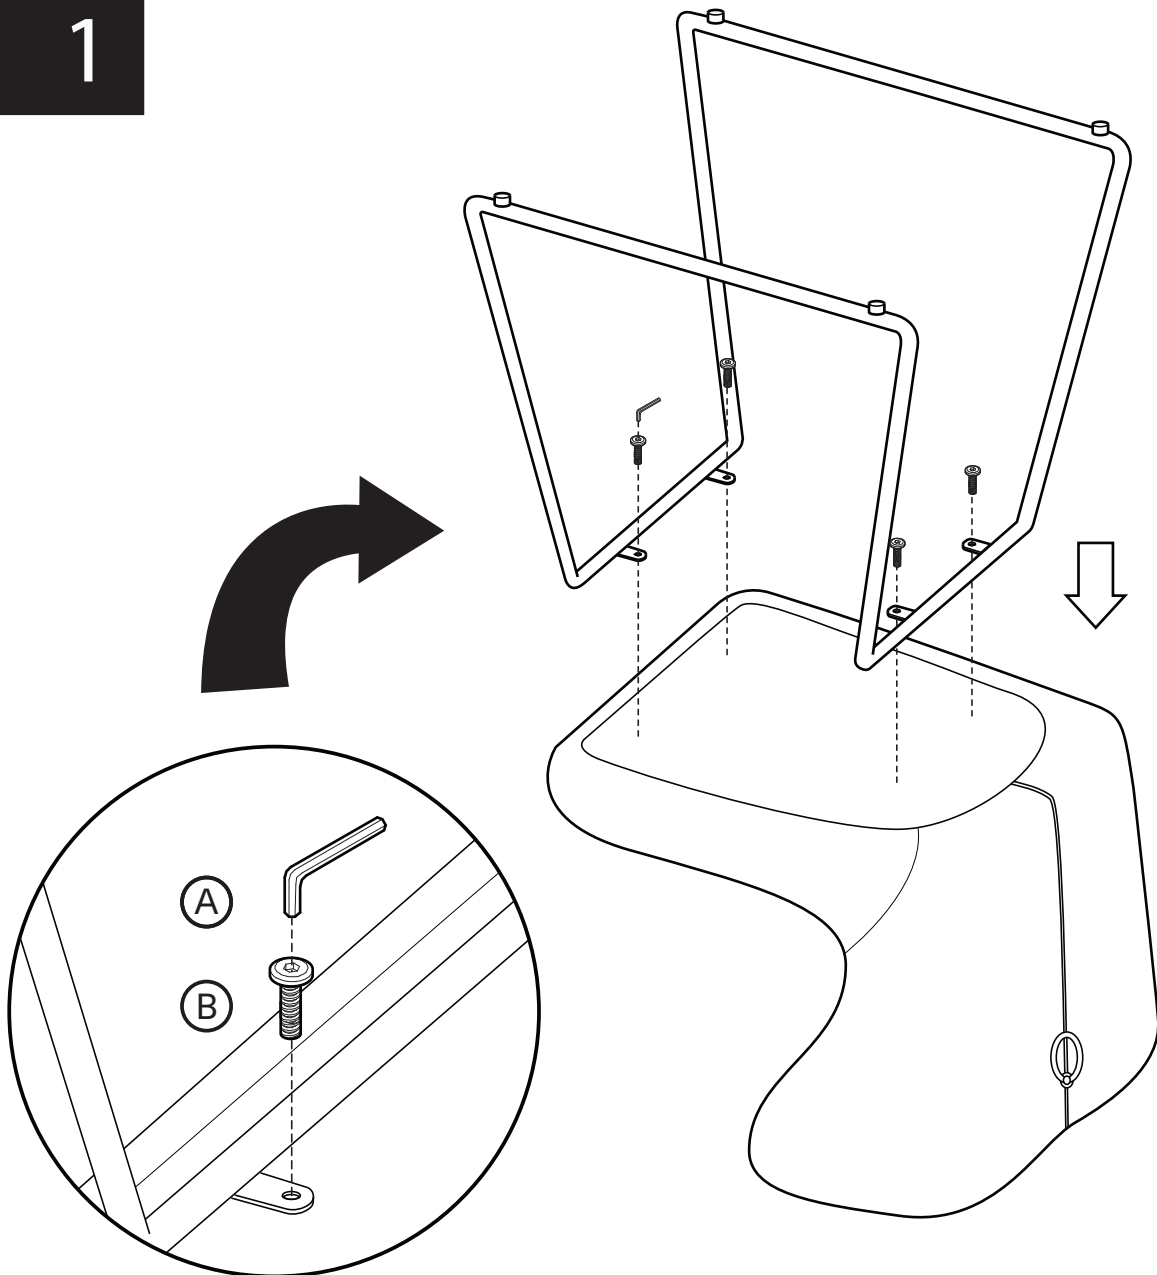

KOALA

L I V I N G

Assembly Instruction

Product Name: Quinn Brown Vegan Leather Dining Chair - Black legs

Product Id: 127809

Hardware List

Part List

Legs
1 pc

Seat
1 pc

Note

1. Assemble the item on a soft, well-lit surface like cardboard or carpet.
2. For safety and efficiency, it's best to have two or more people assist with assembly to handle heavy parts safely and collaborate effectively.
3. Keep all packaging materials intact until assembly is complete.
4. Before assembling the item, carefully read all provided instructions.
5. Handle tools with care during assembly to prevent injuries.

1

2

Turn the chair upright and adjust the leveler if it wobbles.