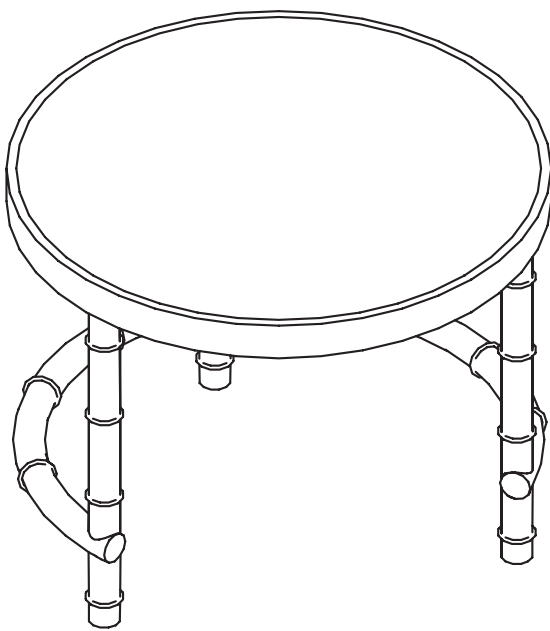

KOALA

L I V I N G

Assembly Instruction

Product Name: Balmoral II Black Nickel Round Nested Side Tables

Product Id: 127807

Hardware List

A  Silicon Pad 8 pcs
6mm

Part List

Steel Base A
1 pc

Steel Base B
1 pc

Glass Top A
1 pc

Glass Top B
1 pc

Note

1. Assemble the item on a soft, well-lit surface like cardboard or carpet.
2. For safety and efficiency, it's best to have two or more people assist with assembly to handle heavy parts safely and collaborate effectively.
3. Keep all packaging materials intact until assembly is complete.
4. Before assembling the item, carefully read all provided instructions.
5. Handle tools with care during assembly to prevent injuries.

1

2

Glass Top A

Glass Top B

3