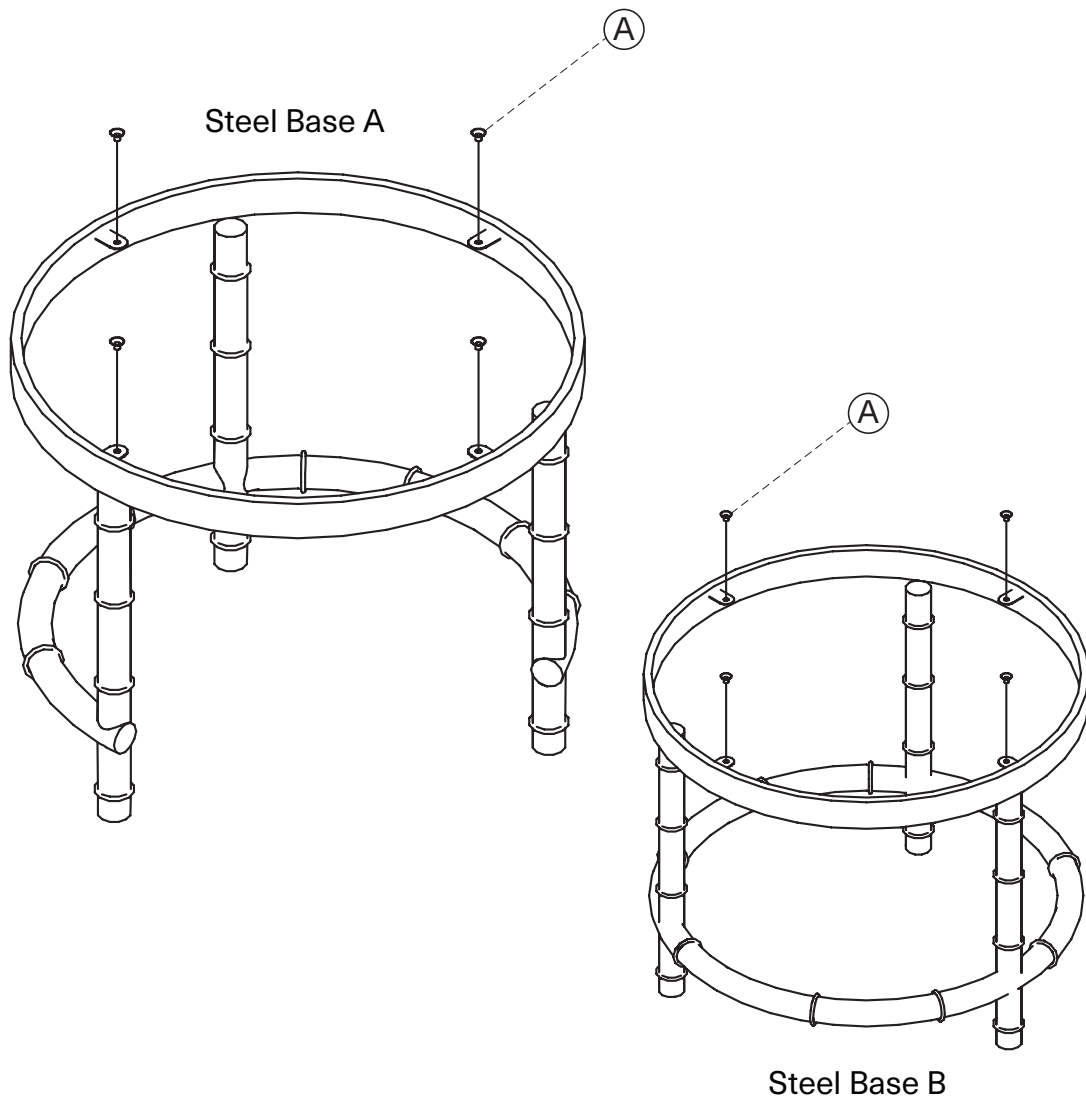

KOALA

L I V I N G

Assembly Instruction

Product Name: Balmoral II Black Nickel Round Nested Side Tables

Product Id: 127807

Hardware List

A  Silicon Pad 8 pcs
6mm

Part List

Steel Base A
1 pc

Steel Base B
1 pc

Glass Top A
1 pc

Glass Top B
1 pc

Note

1. Assemble the item on a soft, well-lit surface like cardboard or carpet.
2. For safety and efficiency, it's best to have two or more people assist with assembly to handle heavy parts safely and collaborate effectively.
3. Keep all packaging materials intact until assembly is complete.
4. Before assembling the item, carefully read all provided instructions.
5. Handle tools with care during assembly to prevent injuries.

1

2

Glass Top A

Glass Top B

3