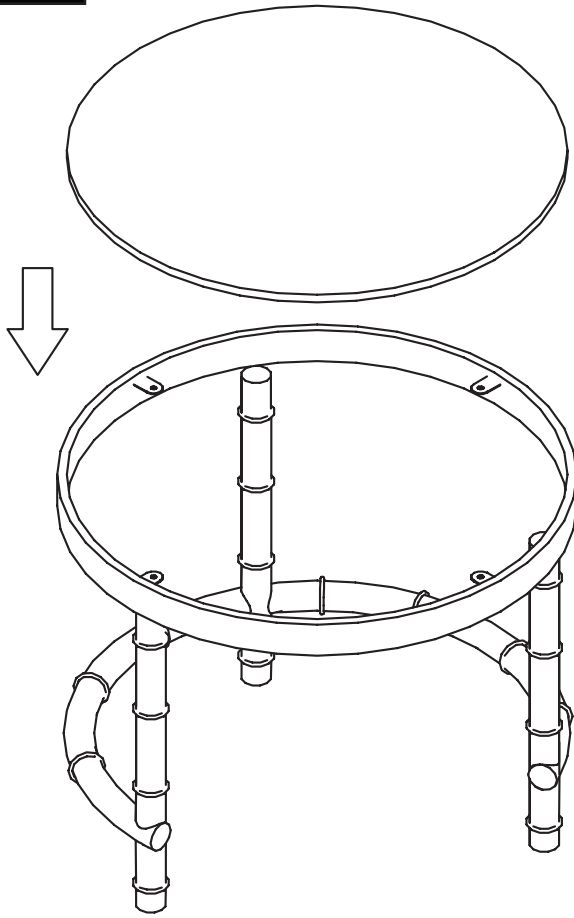

KOALA

L I V I N G

Assembly Instruction

Product Name: Balmoral II Black Nickel Round Nested Side Tables

Product Id: 127807

Hardware List

A  Silicon Pad 8 pcs
6mm

Part List

Steel Base A
1 pc

Steel Base B
1 pc

Glass Top A
1 pc

Glass Top B
1 pc

Note

1. Assemble the item on a soft, well-lit surface like cardboard or carpet.
2. For safety and efficiency, it's best to have two or more people assist with assembly to handle heavy parts safely and collaborate effectively.
3. Keep all packaging materials intact until assembly is complete.
4. Before assembling the item, carefully read all provided instructions.
5. Handle tools with care during assembly to prevent injuries.

1

2

Glass Top A

Glass Top B

3