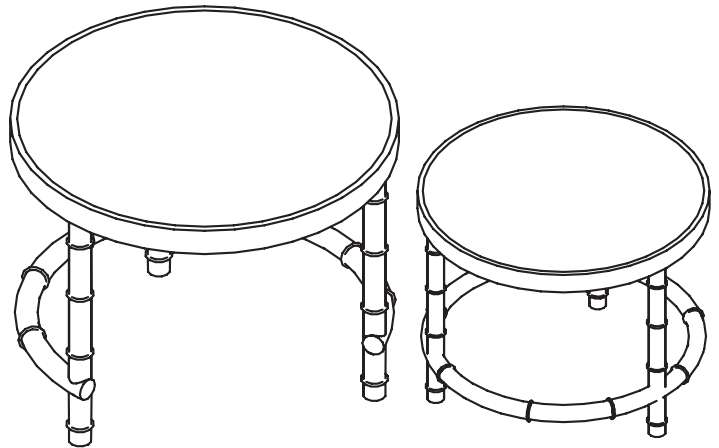

KOALA

L I V I N G

Assembly Instruction

Product Name: Balmoral II Black Nickel Round Nested Side Tables

Product Id: 127807

Hardware List

A  Silicon Pad 8 pcs
6mm

Part List

Steel Base A
1 pc

Steel Base B
1 pc

Glass Top A
1 pc

Glass Top B
1 pc

Note

1. Assemble the item on a soft, well-lit surface like cardboard or carpet.
2. For safety and efficiency, it's best to have two or more people assist with assembly to handle heavy parts safely and collaborate effectively.
3. Keep all packaging materials intact until assembly is complete.
4. Before assembling the item, carefully read all provided instructions.
5. Handle tools with care during assembly to prevent injuries.

1

2

Glass Top A

Glass Top B

3