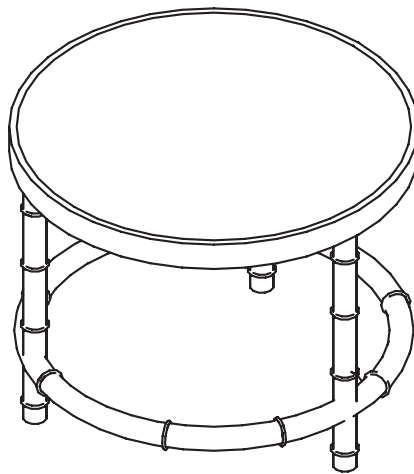

KOALA

L I V I N G

Assembly Instruction

Product Name: Balmoral II Black Nickel Round Nested Side Tables

Product Id: 127807

Hardware List

A  Silicon Pad 8 pcs
6mm

Part List

Steel Base A
1 pc

Steel Base B
1 pc

Glass Top A
1 pc

Glass Top B
1 pc

Note

1. Assemble the item on a soft, well-lit surface like cardboard or carpet.
2. For safety and efficiency, it's best to have two or more people assist with assembly to handle heavy parts safely and collaborate effectively.
3. Keep all packaging materials intact until assembly is complete.
4. Before assembling the item, carefully read all provided instructions.
5. Handle tools with care during assembly to prevent injuries.

1

2

Glass Top A

Glass Top B

3