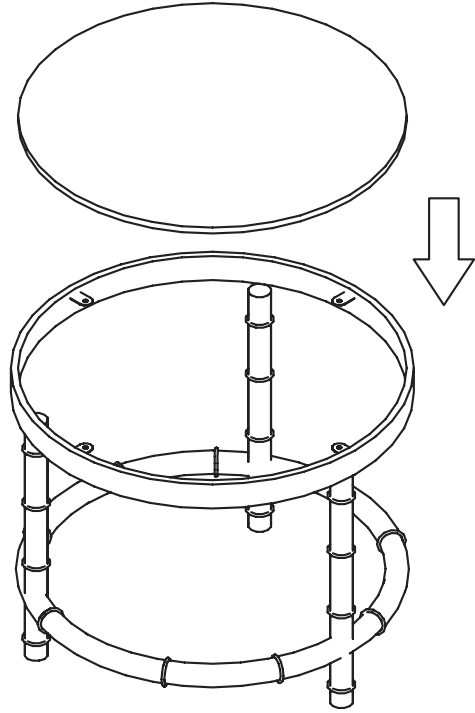

KOALA

L I V I N G

Assembly Instruction

Product Name: Balmoral II Black Nickel Round Nested Side Tables

Product Id: 127807

Hardware List

A  Silicon Pad 8 pcs
6mm

Part List

Steel Base A
1 pc

Steel Base B
1 pc

Glass Top A
1 pc

Glass Top B
1 pc

Note

1. Assemble the item on a soft, well-lit surface like cardboard or carpet.
2. For safety and efficiency, it's best to have two or more people assist with assembly to handle heavy parts safely and collaborate effectively.
3. Keep all packaging materials intact until assembly is complete.
4. Before assembling the item, carefully read all provided instructions.
5. Handle tools with care during assembly to prevent injuries.

1

2

Glass Top A

Glass Top B

3