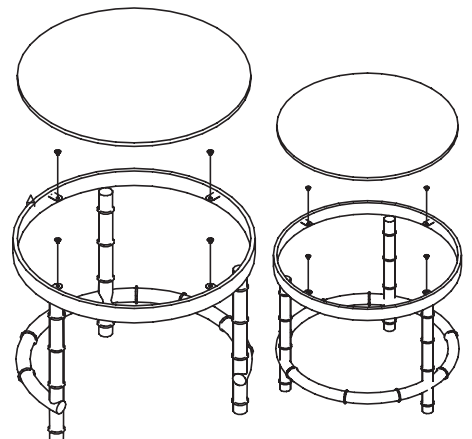

KOALA

L I V I N G

Assembly Instruction

Product Name: Balmoral II Black Nickel Round Nested Side Tables

Product Id: 127807

Hardware List

A  Silicon Pad 8 pcs
6mm

Part List

Steel Base A
1 pc

Steel Base B
1 pc

Glass Top A
1 pc

Glass Top B
1 pc

Note

1. Assemble the item on a soft, well-lit surface like cardboard or carpet.
2. For safety and efficiency, it's best to have two or more people assist with assembly to handle heavy parts safely and collaborate effectively.
3. Keep all packaging materials intact until assembly is complete.
4. Before assembling the item, carefully read all provided instructions.
5. Handle tools with care during assembly to prevent injuries.

1

2

Glass Top A

Glass Top B

3