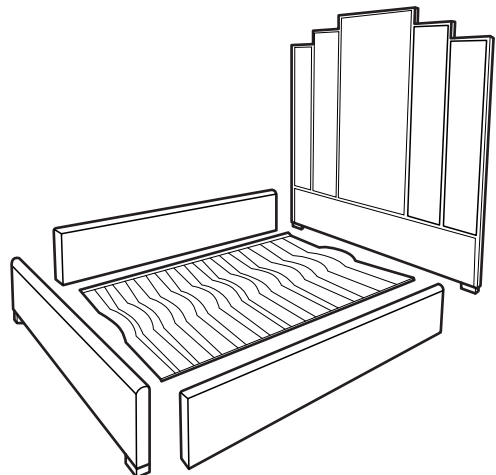

KOALA

L I V I N G

Assembly Instruction

Product Name: Jacques Charcoal Velvet Queen Bed - Black Nickel Frame

Product Id: 127766

Hardware List

Part List

Note

1. Assemble the item on a soft, well-lit surface like cardboard or carpet.
2. For safety and efficiency, it's best to have two or more people assist with assembly to handle heavy parts safely and collaborate effectively.
3. Keep all packaging materials intact until assembly is complete.
4. Before assembling the item, carefully read all provided instructions.
5. Handle tools with care during assembly to prevent injuries.