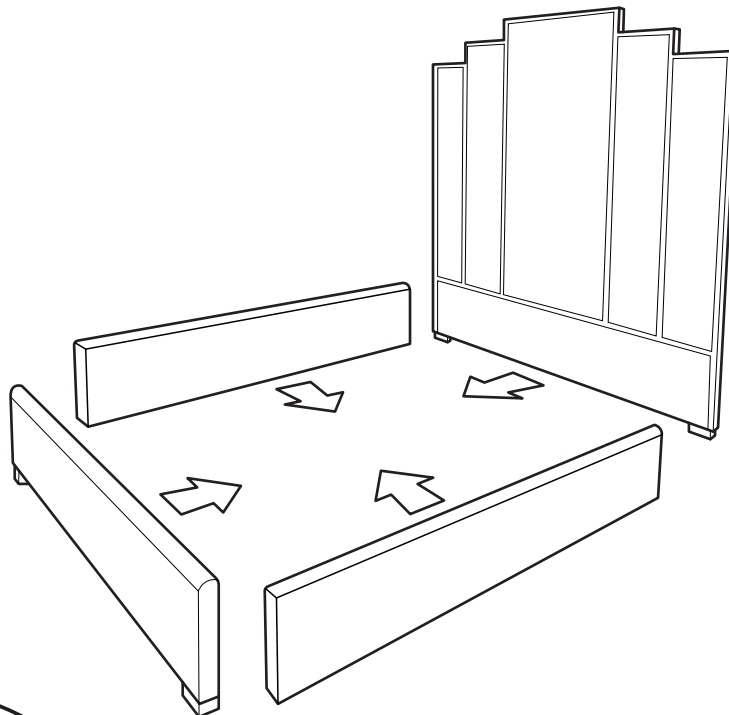

Note

1. Assemble the item on a soft, well-lit surface like cardboard or carpet.
2. For safety and efficiency, it's best to have two or more people assist with assembly to handle heavy parts safely and collaborate effectively.
3. Keep all packaging materials intact until assembly is complete.
4. Before assembling the item, carefully read all provided instructions.
5. Handle tools with care during assembly to prevent injuries.

1

2