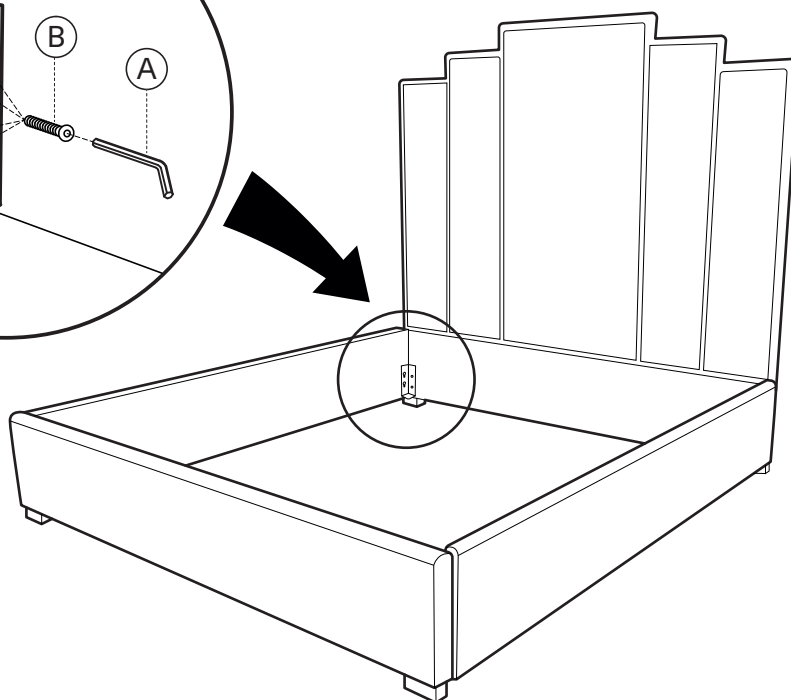

Note

1. Assemble the item on a soft, well-lit surface like cardboard or carpet.
2. For safety and efficiency, it's best to have two or more people assist with assembly to handle heavy parts safely and collaborate effectively.
3. Keep all packaging materials intact until assembly is complete.
4. Before assembling the item, carefully read all provided instructions.
5. Handle tools with care during assembly to prevent injuries.

1

2