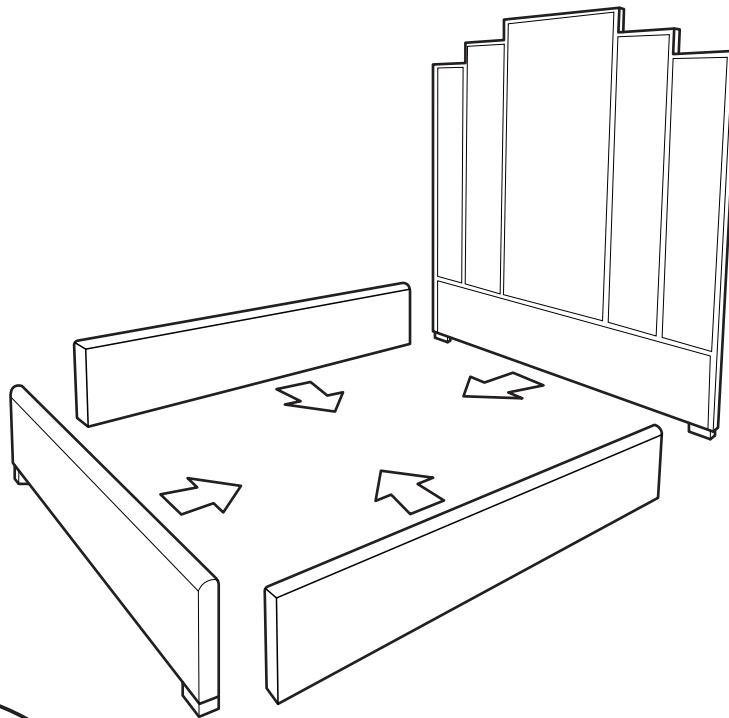

Note

1. Assemble the item on a soft, well-lit surface like cardboard or carpet.
2. For safety and efficiency, it's best to have two or more people assist with assembly to handle heavy parts safely and collaborate effectively.
3. Keep all packaging materials intact until assembly is complete.
4. Before assembling the item, carefully read all provided instructions.
5. Handle tools with care during assembly to prevent injuries.

1

2