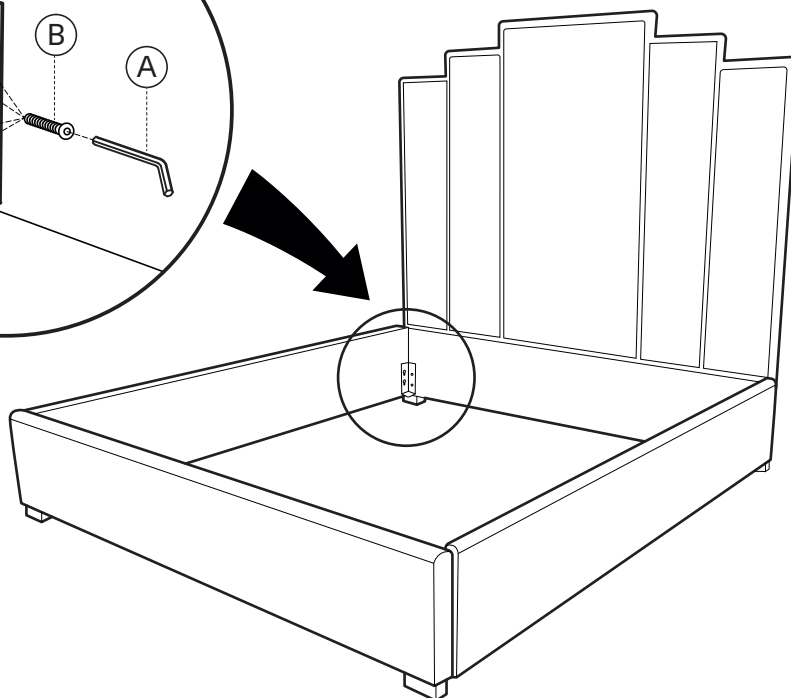

Note

1. Assemble the item on a soft, well-lit surface like cardboard or carpet.
2. For safety and efficiency, it's best to have two or more people assist with assembly to handle heavy parts safely and collaborate effectively.
3. Keep all packaging materials intact until assembly is complete.
4. Before assembling the item, carefully read all provided instructions.
5. Handle tools with care during assembly to prevent injuries.

1

2