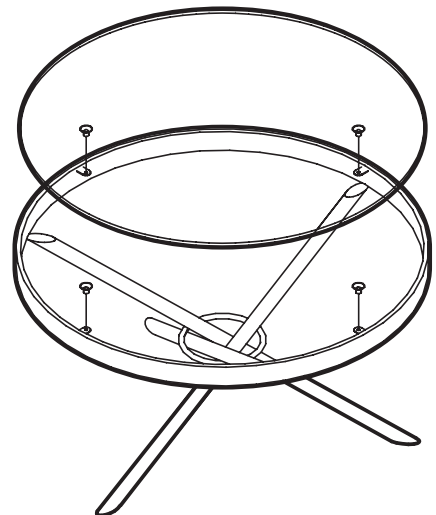

KOALA

L I V I N G

Assembly Instruction

Product Name: Sandringham Black Nickel Side Table

Product Id: 127744

Hardware List

Part List

Top
1 pc

Legs
1 pc

Note

1. Assemble the item on a soft, well-lit surface like cardboard or carpet.
2. For safety and efficiency, it's best to have two or more people assist with assembly to handle heavy parts safely and collaborate effectively.
3. Keep all packaging materials intact until assembly is complete.
4. Before assembling the item, carefully read all provided instructions.
5. Handle tools with care during assembly to prevent injuries.