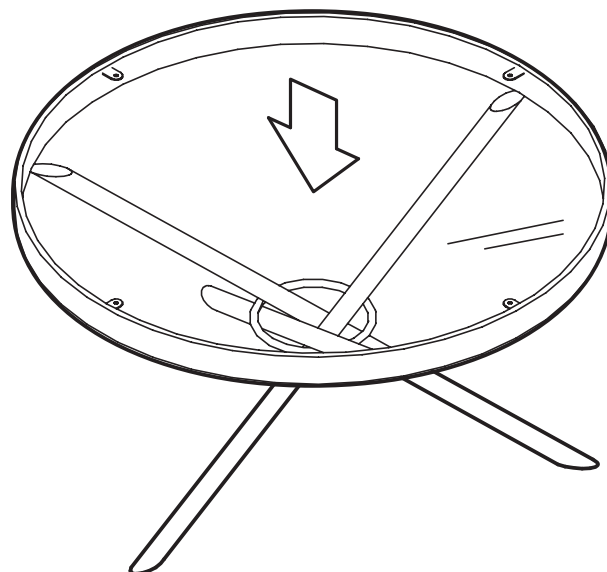

Note

1. Assemble the item on a soft, well-lit surface like cardboard or carpet.
2. For safety and efficiency, it's best to have two or more people assist with assembly to handle heavy parts safely and collaborate effectively.
3. Keep all packaging materials intact until assembly is complete.
4. Before assembling the item, carefully read all provided instructions.
5. Handle tools with care during assembly to prevent injuries.

1

2