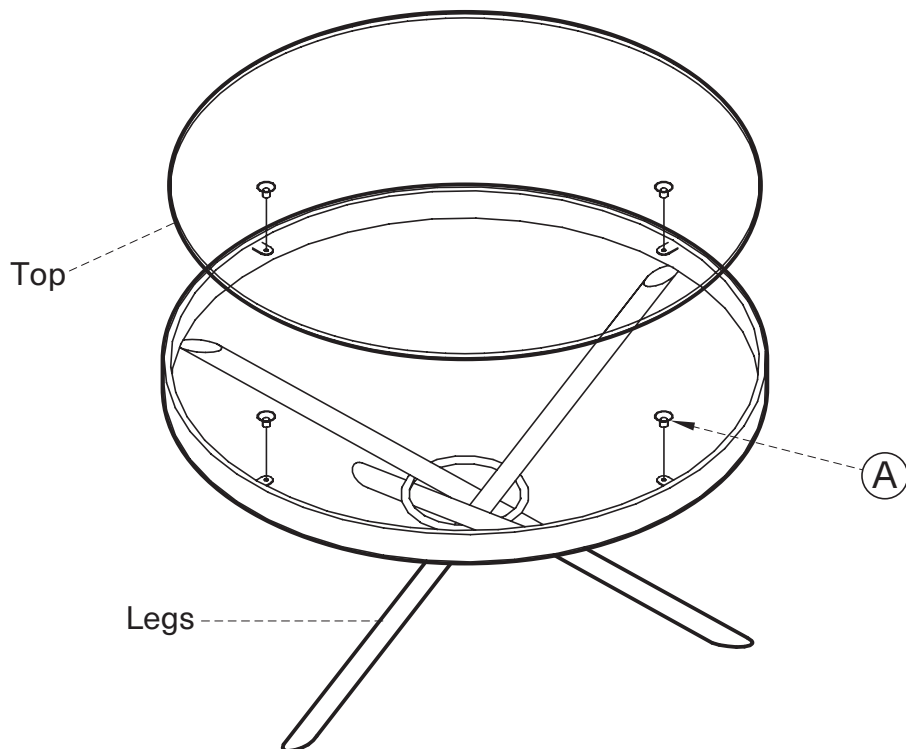

Note

1. Assemble the item on a soft, well-lit surface like cardboard or carpet.
2. For safety and efficiency, it's best to have two or more people assist with assembly to handle heavy parts safely and collaborate effectively.
3. Keep all packaging materials intact until assembly is complete.
4. Before assembling the item, carefully read all provided instructions.
5. Handle tools with care during assembly to prevent injuries.

1

2