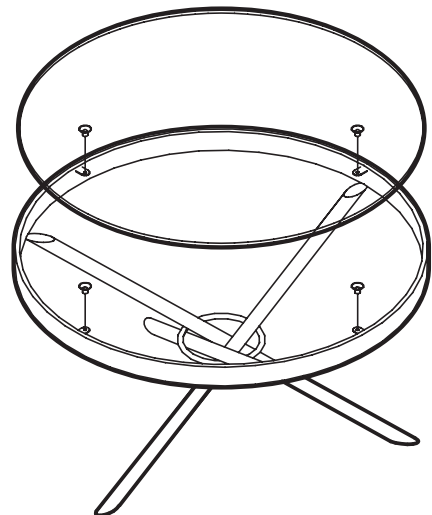

KOALA

L I V I N G

Assembly Instruction

Product Name: Sandringham Black Nickel Coffee Table

Product Id: 127743

Hardware List

Part List

1 pc

1 pc

Note

1. Assemble the item on a soft, well-lit surface like cardboard or carpet.
2. For safety and efficiency, it's best to have two or more people assist with assembly to handle heavy parts safely and collaborate effectively.
3. Keep all packaging materials intact until assembly is complete.
4. Before assembling the item, carefully read all provided instructions.
5. Handle tools with care during assembly to prevent injuries.