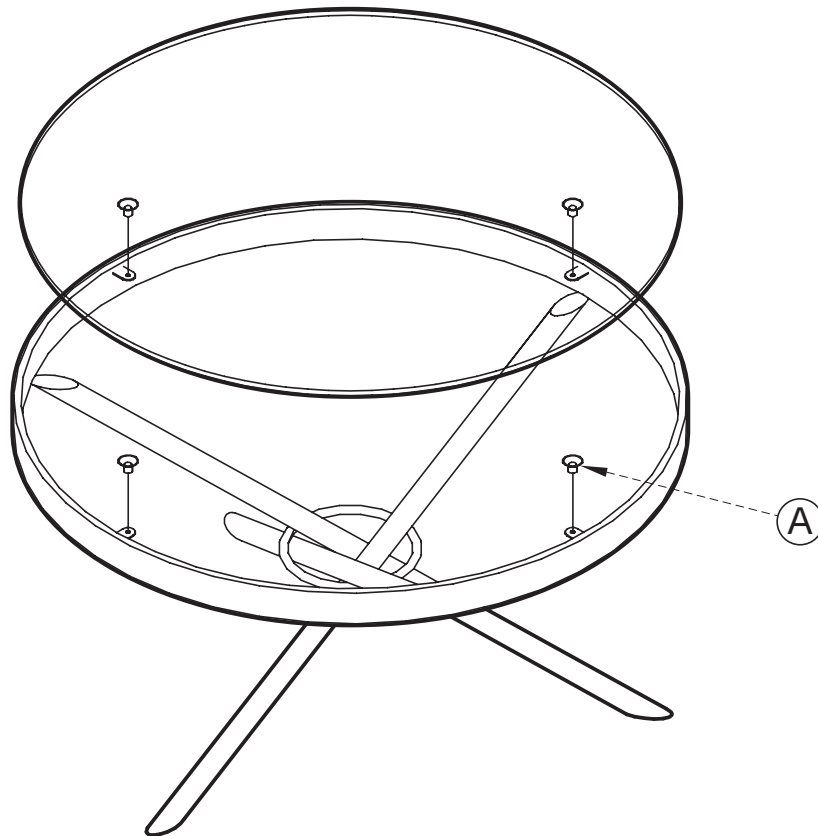

Note

1. Assemble the item on a soft, well-lit surface like cardboard or carpet.
2. For safety and efficiency, it's best to have two or more people assist with assembly to handle heavy parts safely and collaborate effectively.
3. Keep all packaging materials intact until assembly is complete.
4. Before assembling the item, carefully read all provided instructions.
5. Handle tools with care during assembly to prevent injuries.

1