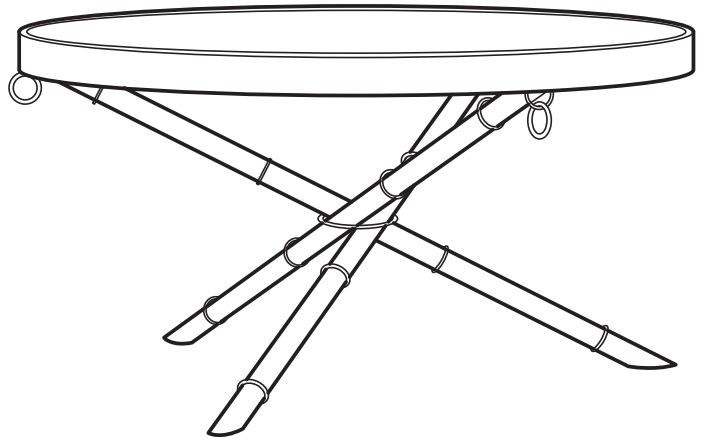

KOALA

L I V I N G

Assembly Instruction

Product Name: Sandringham Black Nickel Coffee Table

Product Id: 127743

Hardware List

Part List

1 pc

1 pc

Note

1. Assemble the item on a soft, well-lit surface like cardboard or carpet.
2. For safety and efficiency, it's best to have two or more people assist with assembly to handle heavy parts safely and collaborate effectively.
3. Keep all packaging materials intact until assembly is complete.
4. Before assembling the item, carefully read all provided instructions.
5. Handle tools with care during assembly to prevent injuries.