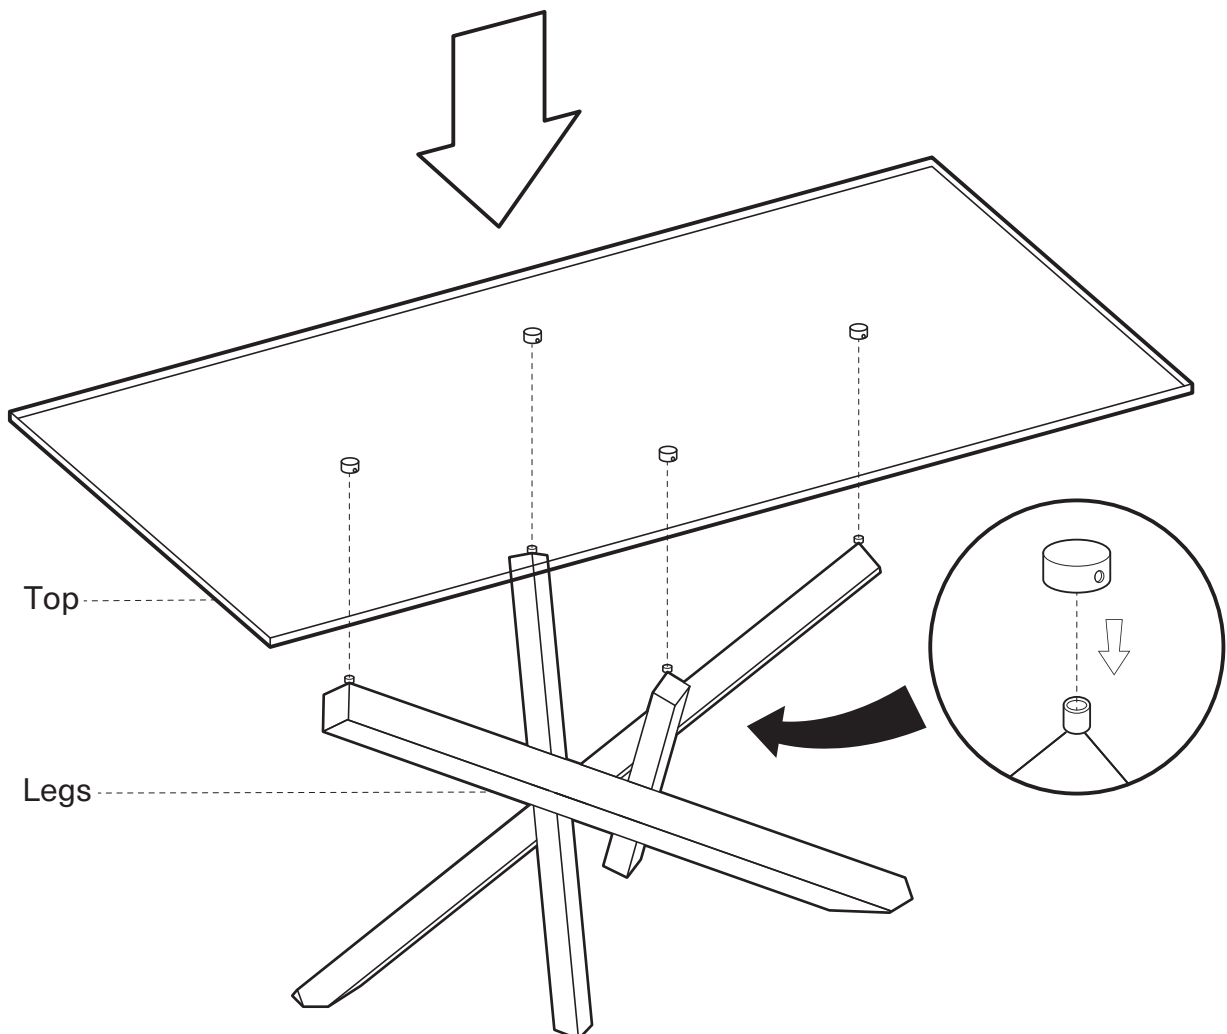

Note

1. Assemble the item on a soft, well-lit surface like cardboard or carpet.
2. For safety and efficiency, it's best to have two or more people assist with assembly to handle heavy parts safely and collaborate effectively.
3. Keep all packaging materials intact until assembly is complete.
4. Before assembling the item, carefully read all provided instructions.
5. Handle tools with care during assembly to prevent injuries.

1