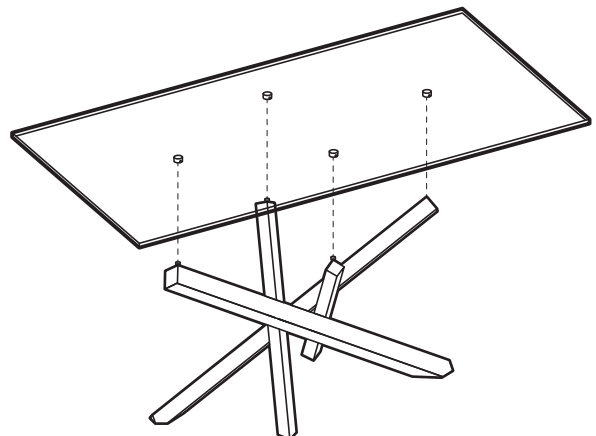

KOALA

L I V I N G

Assembly Instruction

Product Name: Lola Black Coffee Table - Glass Top

Product Id: 127741

Hardware List

- A  Allen Key
3mm 1 pc
- B  Bolt
M6*10 8 pcs

Part List

Top
1 pc

Legs
1 pc

Note

1. Assemble the item on a soft, well-lit surface like cardboard or carpet.
2. For safety and efficiency, it's best to have two or more people assist with assembly to handle heavy parts safely and collaborate effectively.
3. Keep all packaging materials intact until assembly is complete.
4. Before assembling the item, carefully read all provided instructions.
5. Handle tools with care during assembly to prevent injuries.