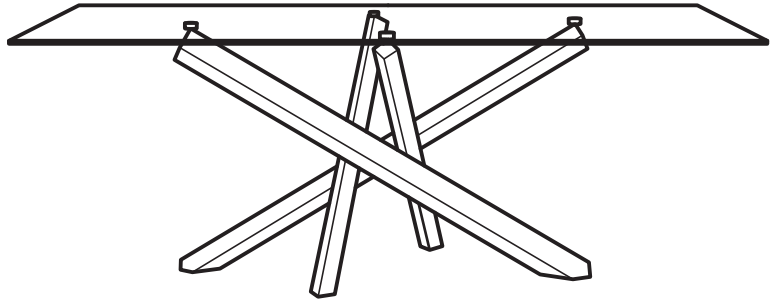

KOALA

L I V I N G

Assembly Instruction

Product Name: Lola Black Coffee Table - Glass Top

Product Id: 127741

Hardware List

- A  Allen Key
3mm 1 pc
- B  Bolt
M6*10 8 pcs

Part List

Top
1 pc

Legs
1 pc

Note

1. Assemble the item on a soft, well-lit surface like cardboard or carpet.
2. For safety and efficiency, it's best to have two or more people assist with assembly to handle heavy parts safely and collaborate effectively.
3. Keep all packaging materials intact until assembly is complete.
4. Before assembling the item, carefully read all provided instructions.
5. Handle tools with care during assembly to prevent injuries.