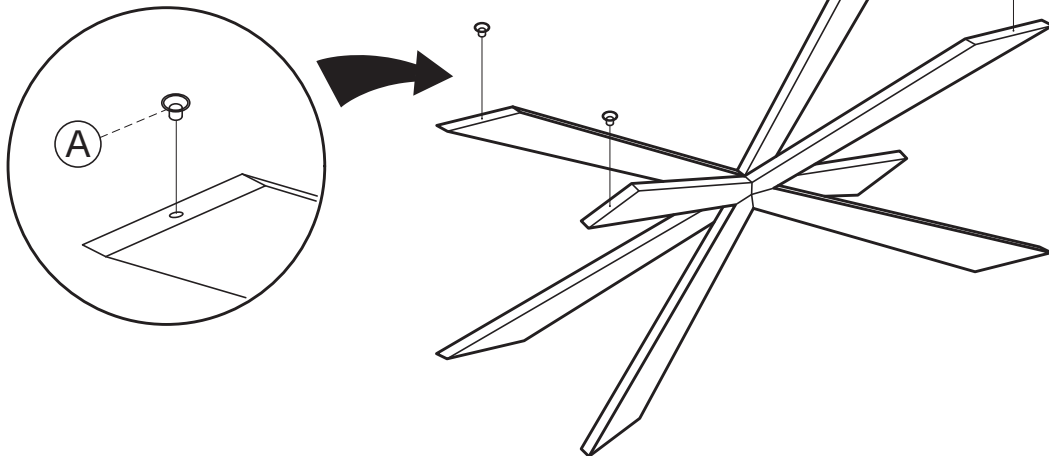

Note

1. Assemble the item on a soft, well-lit surface like cardboard or carpet.
2. For safety and efficiency, it's best to have two or more people assist with assembly to handle heavy parts safely and collaborate effectively.
3. Keep all packaging materials intact until assembly is complete.
4. Before assembling the item, carefully read all provided instructions.
5. Handle tools with care during assembly to prevent injuries.

1

2