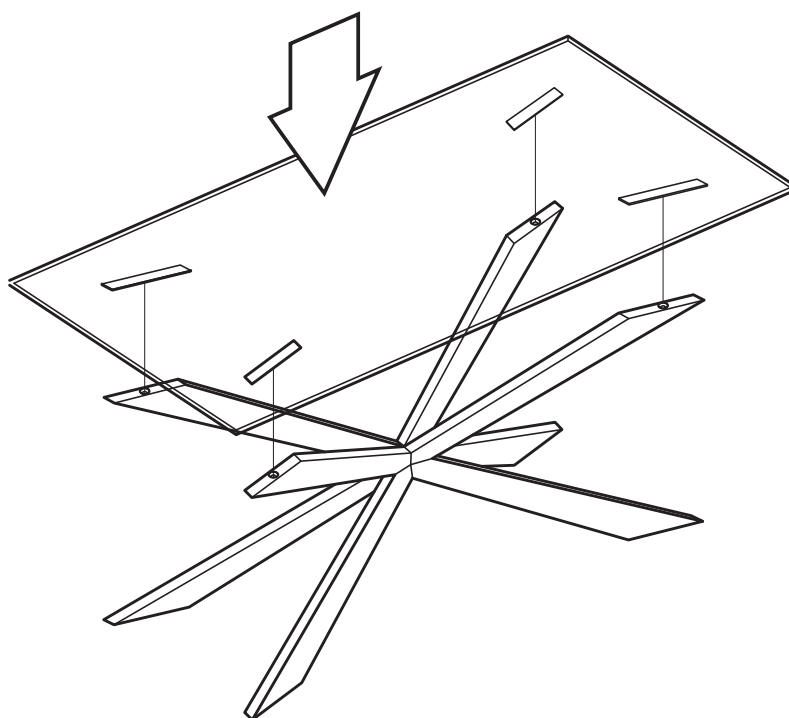

Note

1. Assemble the item on a soft, well-lit surface like cardboard or carpet.
2. For safety and efficiency, it's best to have two or more people assist with assembly to handle heavy parts safely and collaborate effectively.
3. Keep all packaging materials intact until assembly is complete.
4. Before assembling the item, carefully read all provided instructions.
5. Handle tools with care during assembly to prevent injuries.

1

2