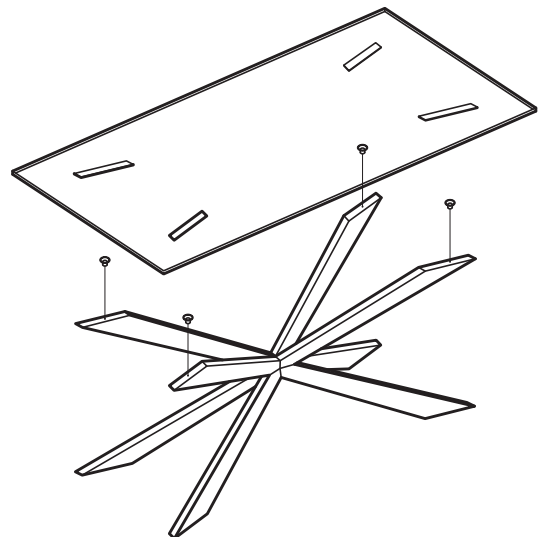

KOALA

L I V I N G

Assembly Instruction

Product Name: Lena White Sintered Stone Coffee Table

Product Id: 127740

Hardware List

Part List

1 pc

1 pc

Note

1. Assemble the item on a soft, well-lit surface like cardboard or carpet.
2. For safety and efficiency, it's best to have two or more people assist with assembly to handle heavy parts safely and collaborate effectively.
3. Keep all packaging materials intact until assembly is complete.
4. Before assembling the item, carefully read all provided instructions.
5. Handle tools with care during assembly to prevent injuries.