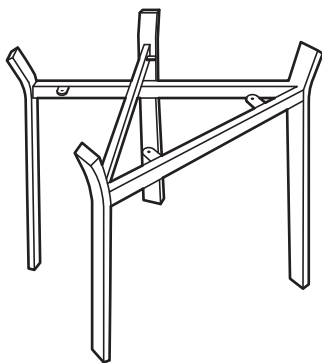

KOALA

L I V I N G

Assembly Instruction

Product Name: Arya Black Vegan Leather Dining Chair

Product Id: 127670

Hardware List

- | | | | |
|---|---|----------------------|-------|
| A |  | Allen Key
4mm | 1 pc |
| B |  | Allen Bolt
M6*L20 | 4 pcs |
| C |  | Washer
Ø16*Ø6 | 4 pcs |

Part List

Legs
1 pc

Seat
1 pc

Note

1. Assemble the item on a soft, well-lit surface like cardboard or carpet.
2. For safety and efficiency, it's best to have two or more people assist with assembly to handle heavy parts safely and collaborate effectively.
3. Keep all packaging materials intact until assembly is complete.
4. Before assembling the item, carefully read all provided instructions.
5. Handle tools with care during assembly to prevent injuries.