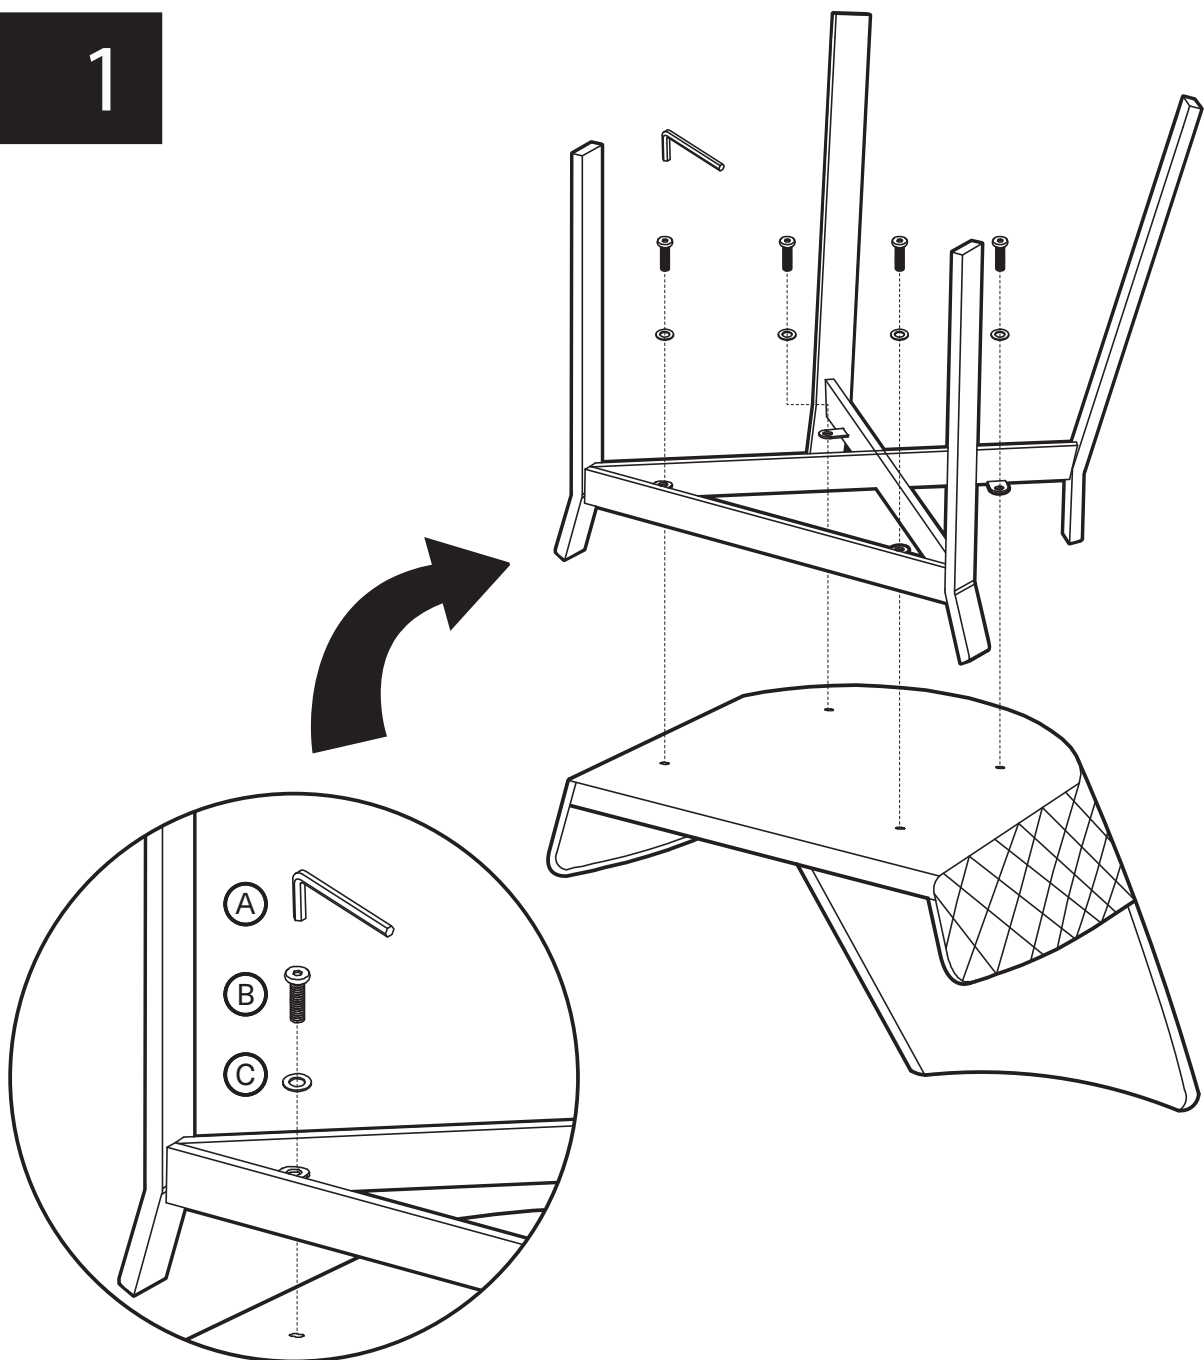

Note

1. Assemble the item on a soft, well-lit surface like cardboard or carpet.
2. For safety and efficiency, it's best to have two or more people assist with assembly to handle heavy parts safely and collaborate effectively.
3. Keep all packaging materials intact until assembly is complete.
4. Before assembling the item, carefully read all provided instructions.
5. Handle tools with care during assembly to prevent injuries.

1