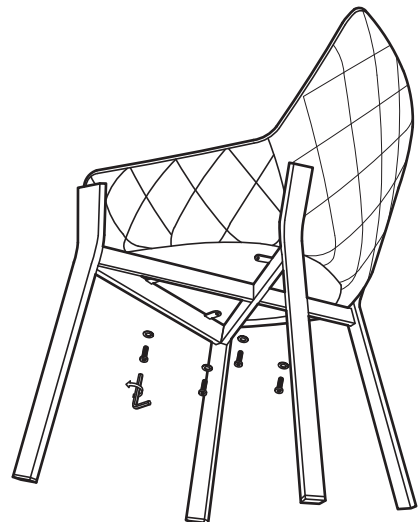

KOALA

L I V I N G

Assembly Instruction

Product Name: Arya Black Vegan Leather Dining Chair

Product Id: 127670

Hardware List

- | | | | |
|---|---|----------------------|-------|
| A |  | Allen Key
4mm | 1 pc |
| B |  | Allen Bolt
M6*L20 | 4 pcs |
| C |  | Washer
Ø16*Ø6 | 4 pcs |

Part List

Legs
1 pc

Seat
1 pc

Note

1. Assemble the item on a soft, well-lit surface like cardboard or carpet.
2. For safety and efficiency, it's best to have two or more people assist with assembly to handle heavy parts safely and collaborate effectively.
3. Keep all packaging materials intact until assembly is complete.
4. Before assembling the item, carefully read all provided instructions.
5. Handle tools with care during assembly to prevent injuries.