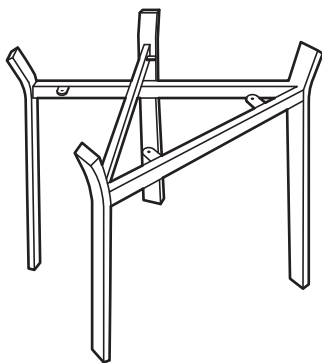

### Assembly Instruction

Product Name: Arya Sand Beige Vegan Leather Dining Chair

Product Id: 127669

#### Hardware List

- |   |   |                      |       |
|---|---|----------------------|-------|
| A |    | Allen Key<br>4mm     | 1 pc  |
| B |  | Allen Bolt<br>M6*L20 | 4 pcs |
| C |  | Washer<br>Ø16*Ø6     | 4 pcs |

#### Part List

Legs  
1 pc

Seat  
1 pc