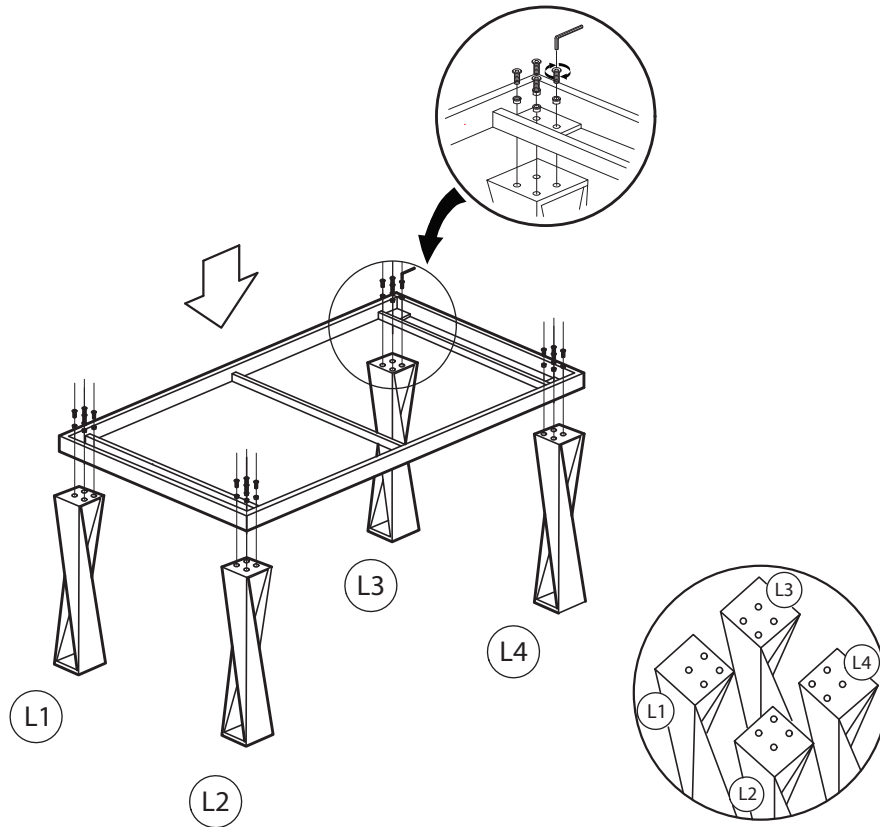

Note

1. Assemble the item on a soft, well-lit surface like cardboard or carpet.
2. For safety and efficiency, it's best to have two or more people assist with assembly to handle heavy parts safely and collaborate effectively.
3. Keep all packaging materials intact until assembly is complete.
4. Before assembling the item, carefully read all provided instructions.
5. Handle tools with care during assembly to prevent injuries.

1

2