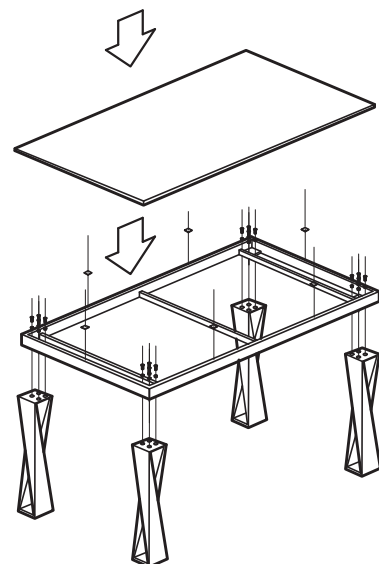

KOALA

L I V I N G

Assembly Instruction

Product Name: Masa Black Marble Dining Table-Brushed Bronze Legs200cm

Product Id: 127546

Hardware List

- | | | | |
|---|---|------------------------|--------|
| A |  | Allen Key
5mm | 1 pc |
| B |  | Allen Bolt | 16 pcs |
| C |  | Threaded
Insert Nut | 16 pcs |
| D |  | Stopper | 6 pcs |

Part List

1 pc

1 pc

4 pcs

Note

1. Assemble the item on a soft, well-lit surface like cardboard or carpet.
2. For safety and efficiency, it's best to have two or more people assist with assembly to handle heavy parts safely and collaborate effectively.
3. Keep all packaging materials intact until assembly is complete.
4. Before assembling the item, carefully read all provided instructions.
5. Handle tools with care during assembly to prevent injuries.