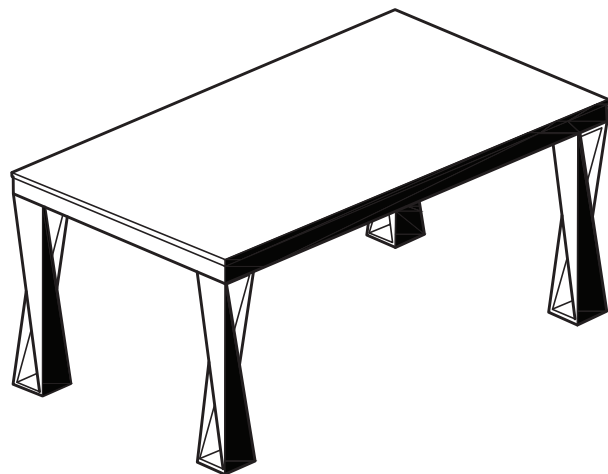

KOALA

L I V I N G

Assembly Instruction

Product Name: Masa Black Marble Dining Table-Brushed Bronze Legs200cm

Product Id: 127546

Hardware List

- | | | | |
|---|---|------------------------|--------|
| A |  | Allen Key
5mm | 1 pc |
| B |  | Allen Bolt | 16 pcs |
| C |  | Threaded
Insert Nut | 16 pcs |
| D |  | Stopper | 6 pcs |