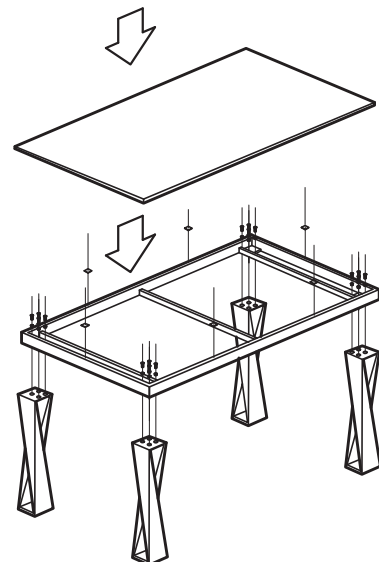

KOALA

L I V I N G

Assembly Instruction

Product Name: Masa Natural White Marble Dining Table - Black Legs 150cm

Product Id: 127544

Hardware List

- | | | | |
|---|---|------------------------|--------|
| A |  | Allen Key
5mm | 1 pc |
| B |  | Allen Bolt | 16 pcs |
| C |  | Threaded
Insert Nut | 16 pcs |
| D |  | Stopper | 6 pcs |

Part List

1 pc

1 pc

4 pcs

Note

1. Assemble the item on a soft, well-lit surface like cardboard or carpet.
2. For safety and efficiency, it's best to have two or more people assist with assembly to handle heavy parts safely and collaborate effectively.
3. Keep all packaging materials intact until assembly is complete.
4. Before assembling the item, carefully read all provided instructions.
5. Handle tools with care during assembly to prevent injuries.