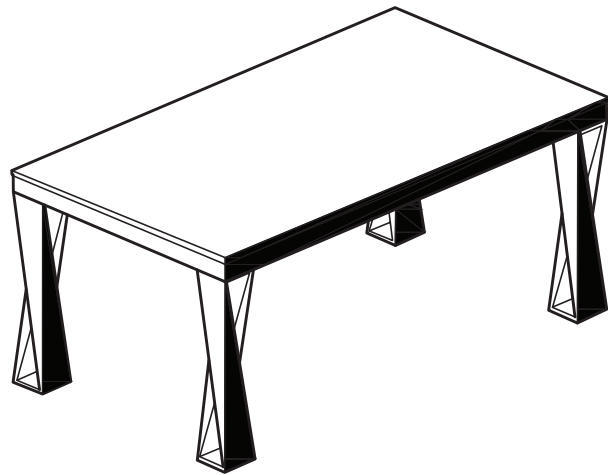

KOALA

L I V I N G

Assembly Instruction

Product Name: Masa Natural White Marble Dining Table - Black Legs 150cm

Product Id: 127544

Hardware List

- | | | | |
|---|---|------------------------|--------|
| A |  | Allen Key
5mm | 1 pc |
| B |  | Allen Bolt | 16 pcs |
| C |  | Threaded
Insert Nut | 16 pcs |
| D |  | Stopper | 6 pcs |