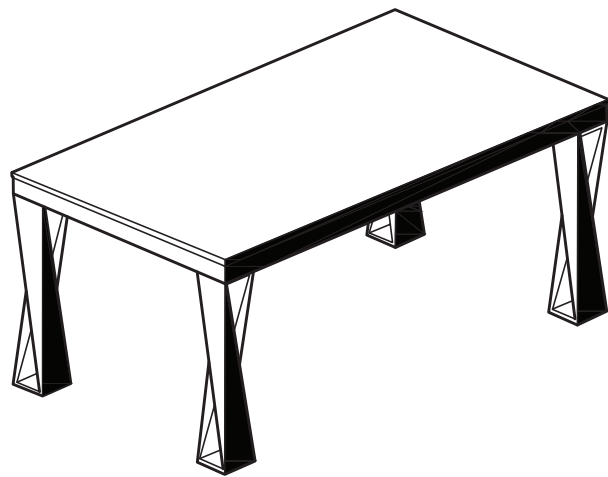

KOALA

L I V I N G

Assembly Instruction

Product Name: Masa Venato White Marble Dining Table-Black Legs150cm

Product Id: 127543

Hardware List

- | | | | |
|---|---|------------------------|--------|
| A |  | Allen Key
5mm | 1 pc |
| B |  | Allen Bolt | 16 pcs |
| C |  | Threaded
Insert Nut | 16 pcs |
| D |  | Stopper | 6 pcs |