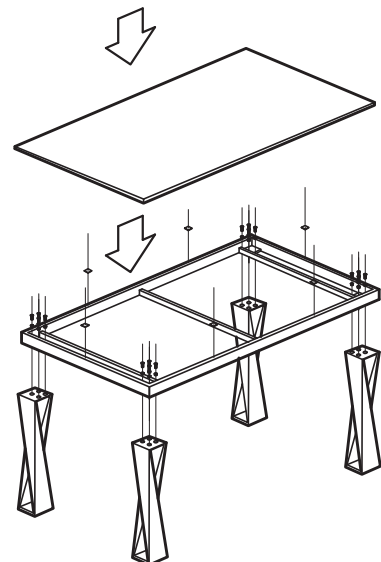

KOALA

L I V I N G

Assembly Instruction

Product Name: Masa Venato White Marble Dining Table-Black Legs150cm

Product Id: 127543

Hardware List

- | | | | |
|---|---|------------------------|--------|
| A |  | Allen Key
5mm | 1 pc |
| B |  | Allen Bolt | 16 pcs |
| C |  | Threaded
Insert Nut | 16 pcs |
| D |  | Stopper | 6 pcs |

Part List

1 pc

1 pc

4 pcs

Note

1. Assemble the item on a soft, well-lit surface like cardboard or carpet.
2. For safety and efficiency, it's best to have two or more people assist with assembly to handle heavy parts safely and collaborate effectively.
3. Keep all packaging materials intact until assembly is complete.
4. Before assembling the item, carefully read all provided instructions.
5. Handle tools with care during assembly to prevent injuries.