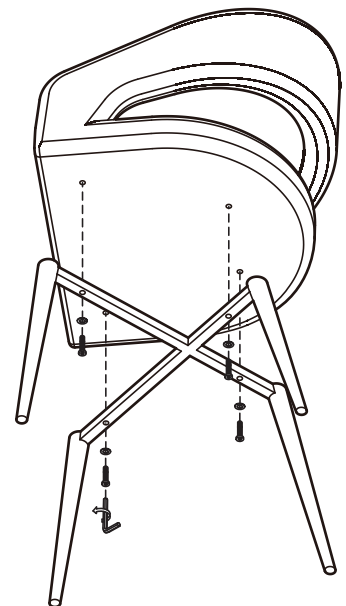

KOALA

L I V I N G

Assembly Instruction

Product Name: Moulin Smoke Grey Vegan Leather Dining Chair - Polished Gold Legs

Product Id: 127331

Hardware List

- A  Allen Key 4mm 1 pc
- B  Allen Bolt M6*L25 4 pcs
- C  Washer Ø6*Ø16mm 4 pcs

Part List

Legs
1 pc

Seat
1 pc

Note

1. Assemble the item on a soft, well-lit surface like cardboard or carpet.
2. For safety and efficiency, it's best to have two or more people assist with assembly to handle heavy parts safely and collaborate effectively.
3. Keep all packaging materials intact until assembly is complete.
4. Before assembling the item, carefully read all provided instructions.
5. Handle tools with care during assembly to prevent injuries.