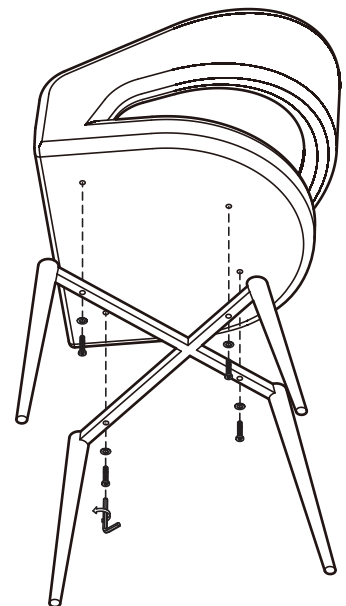

#### Hardware List

- A  Allen Key  
4mm 1 pc
- B  Allen Bolt  
M6\*L25 4 pcs
- C  Washer  
Ø6\*Ø16mm 4 pcs

#### Part List

Legs  
1 pc

Seat  
1 pc