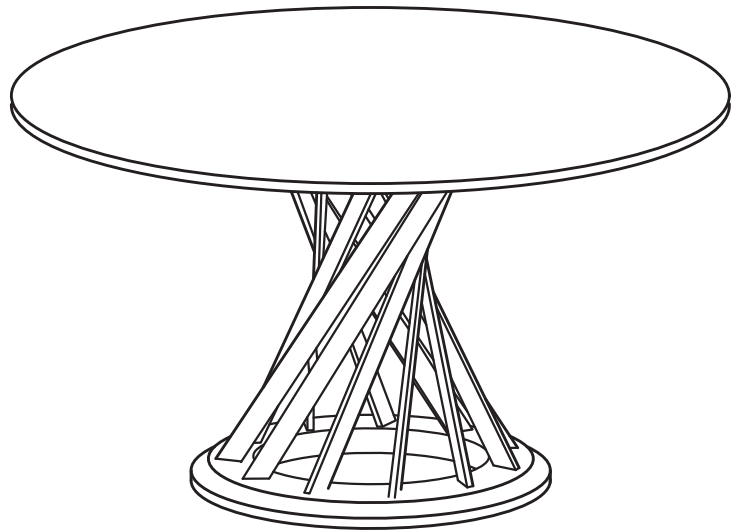

## Assembly Instruction

Product Name: Louisa Brushed Gold Dining Table

Product Id: 127290

### Part List

1 pc

1 pc