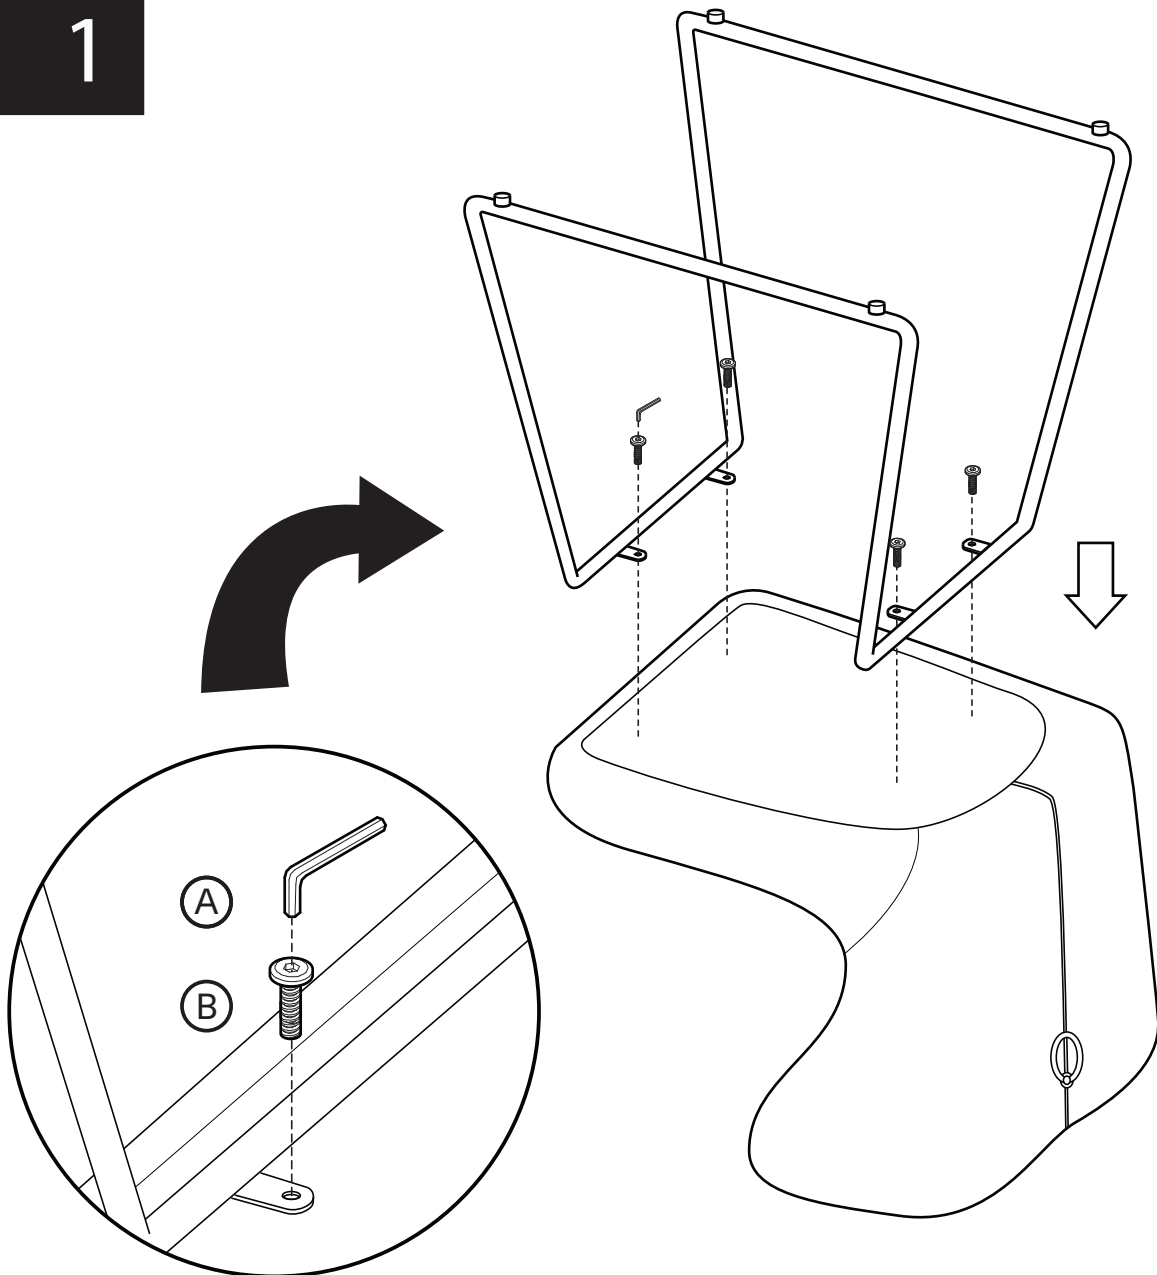

KOALA

L I V I N G

Assembly Instruction

Product Name: Quinn Charcoal Boucle Dining Chair - Brass Colour Legs

Product Id: 127287

Hardware List

Part List

Legs
1 pc

Seat
1 pc

Note

1. Assemble the item on a soft, well-lit surface like cardboard or carpet.
2. For safety and efficiency, it's best to have two or more people assist with assembly to handle heavy parts safely and collaborate effectively.
3. Keep all packaging materials intact until assembly is complete.
4. Before assembling the item, carefully read all provided instructions.
5. Handle tools with care during assembly to prevent injuries.

1

2

Turn the chair upright and adjust the leveler if it wobbles.