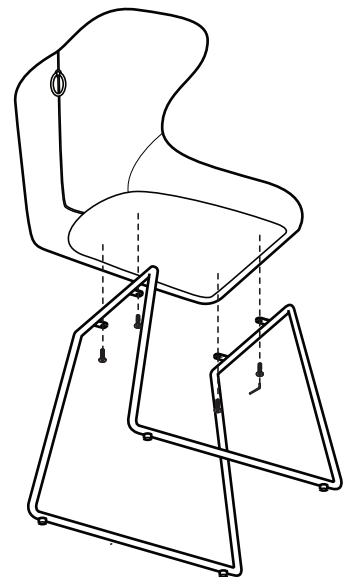

KOALA

L I V I N G

Assembly Instruction

Product Name: Quinn Olive Green Boucle Dining Chair - Brass Colour Legs

Product Id: 127286

Hardware List

Part List

Legs
1 pc

Seat
1 pc

Note

1. Assemble the item on a soft, well-lit surface like cardboard or carpet.
2. For safety and efficiency, it's best to have two or more people assist with assembly to handle heavy parts safely and collaborate effectively.
3. Keep all packaging materials intact until assembly is complete.
4. Before assembling the item, carefully read all provided instructions.
5. Handle tools with care during assembly to prevent injuries.