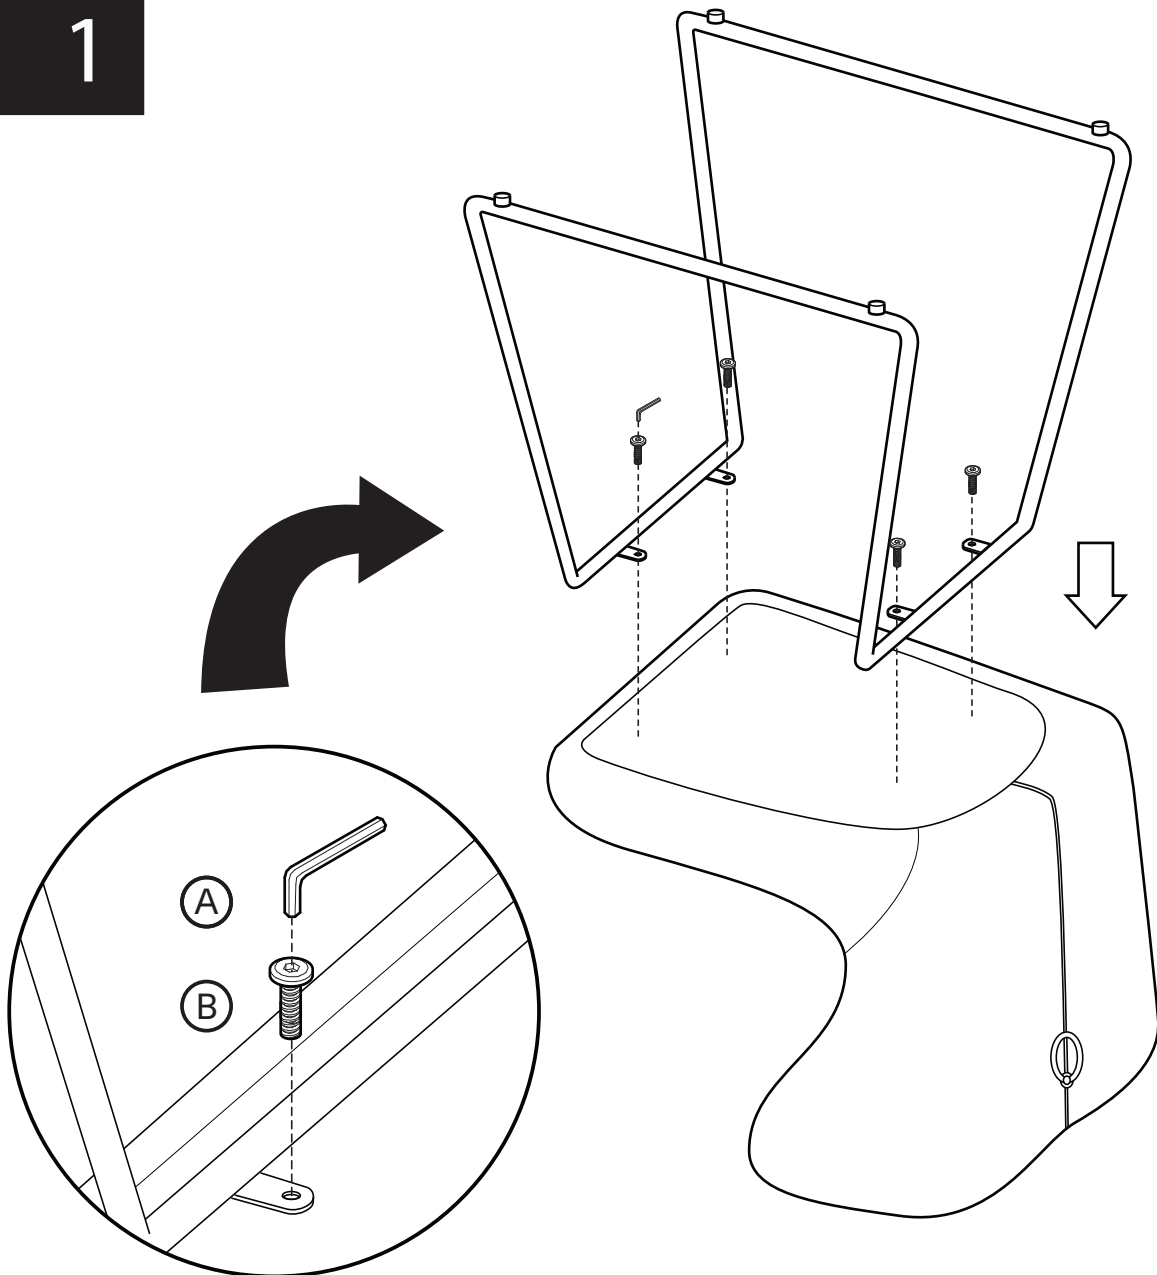

KOALA

L I V I N G

Assembly Instruction

Product Name: Quinn Olive Green Boucle Dining Chair - Brass Colour Legs

Product Id: 127286

Hardware List

Part List

Legs
1 pc

Seat
1 pc

Note

1. Assemble the item on a soft, well-lit surface like cardboard or carpet.
2. For safety and efficiency, it's best to have two or more people assist with assembly to handle heavy parts safely and collaborate effectively.
3. Keep all packaging materials intact until assembly is complete.
4. Before assembling the item, carefully read all provided instructions.
5. Handle tools with care during assembly to prevent injuries.

1

2

Turn the chair upright and adjust the leveler if it wobbles.