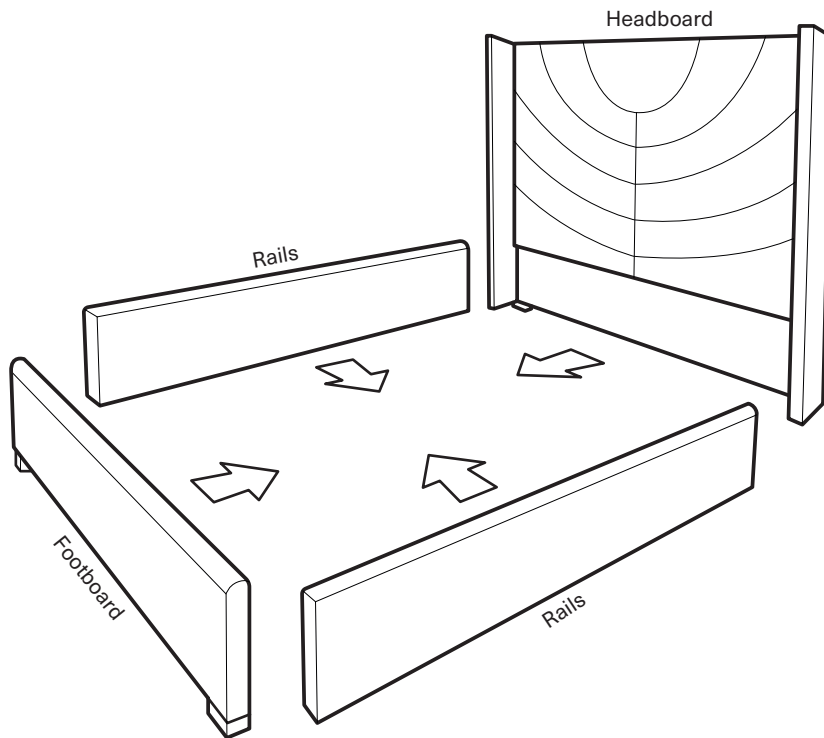

Note

1. Assemble the item on a soft, well-lit surface like cardboard or carpet.
2. For safety and efficiency, it's best to have two or more people assist with assembly to handle heavy parts safely and collaborate effectively.
3. Keep all packaging materials intact until assembly is complete.
4. Before assembling the item, carefully read all provided instructions.
5. Handle tools with care during assembly to prevent injuries.

1