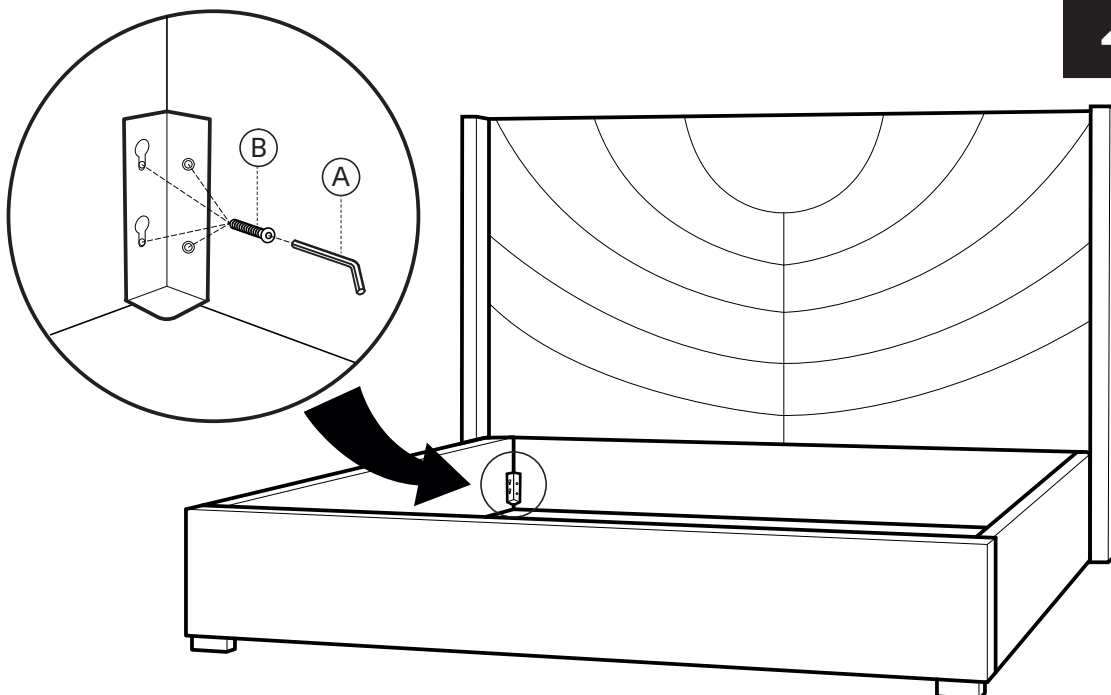

Note

1. Assemble the item on a soft, well-lit surface like cardboard or carpet.
2. For safety and efficiency, it's best to have two or more people assist with assembly to handle heavy parts safely and collaborate effectively.
3. Keep all packaging materials intact until assembly is complete.
4. Before assembling the item, carefully read all provided instructions.
5. Handle tools with care during assembly to prevent injuries.

1

2