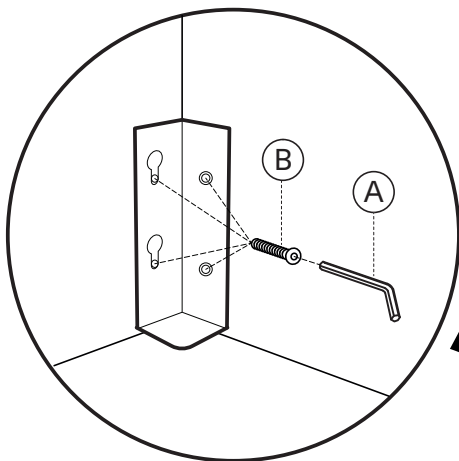

Note

1. Assemble the item on a soft, well-lit surface like cardboard or carpet.
2. For safety and efficiency, it's best to have two or more people assist with assembly to handle heavy parts safely and collaborate effectively.
3. Keep all packaging materials intact until assembly is complete.
4. Before assembling the item, carefully read all provided instructions.
5. Handle tools with care during assembly to prevent injuries.

1

2