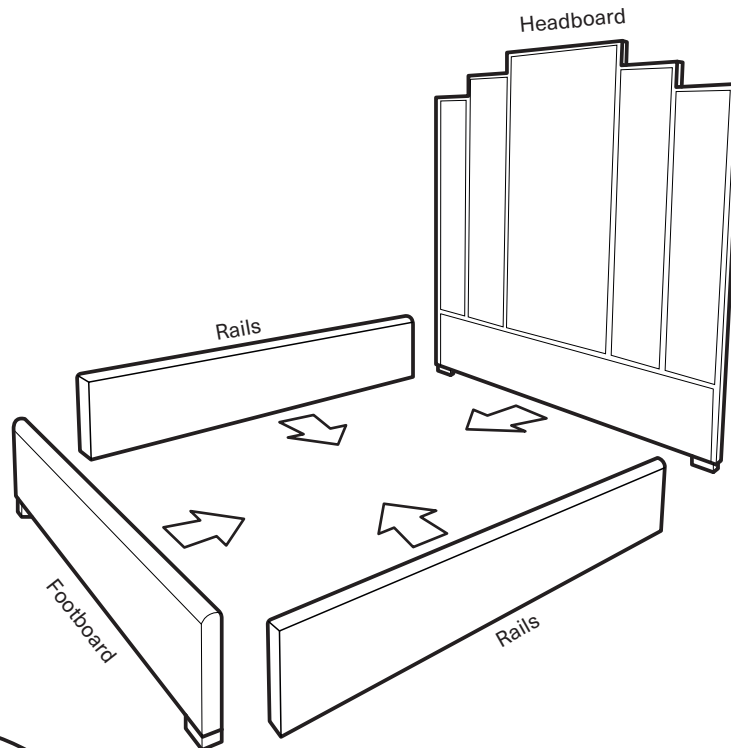

Note

1. Assemble the item on a soft, well-lit surface like cardboard or carpet.
2. For safety and efficiency, it's best to have two or more people assist with assembly to handle heavy parts safely and collaborate effectively.
3. Keep all packaging materials intact until assembly is complete.
4. Before assembling the item, carefully read all provided instructions.
5. Handle tools with care during assembly to prevent injuries.

1

2