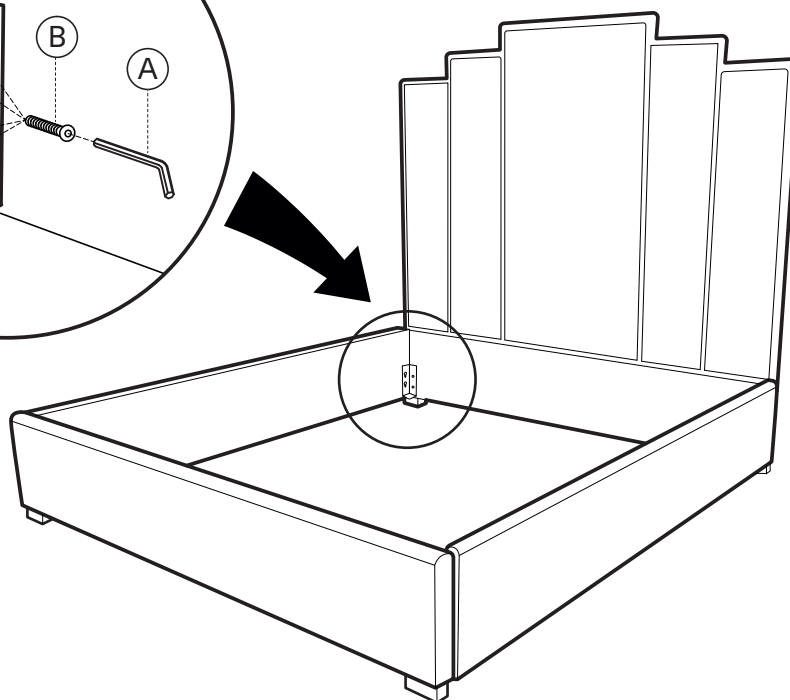

Note

1. Assemble the item on a soft, well-lit surface like cardboard or carpet.
2. For safety and efficiency, it's best to have two or more people assist with assembly to handle heavy parts safely and collaborate effectively.
3. Keep all packaging materials intact until assembly is complete.
4. Before assembling the item, carefully read all provided instructions.
5. Handle tools with care during assembly to prevent injuries.

1

2