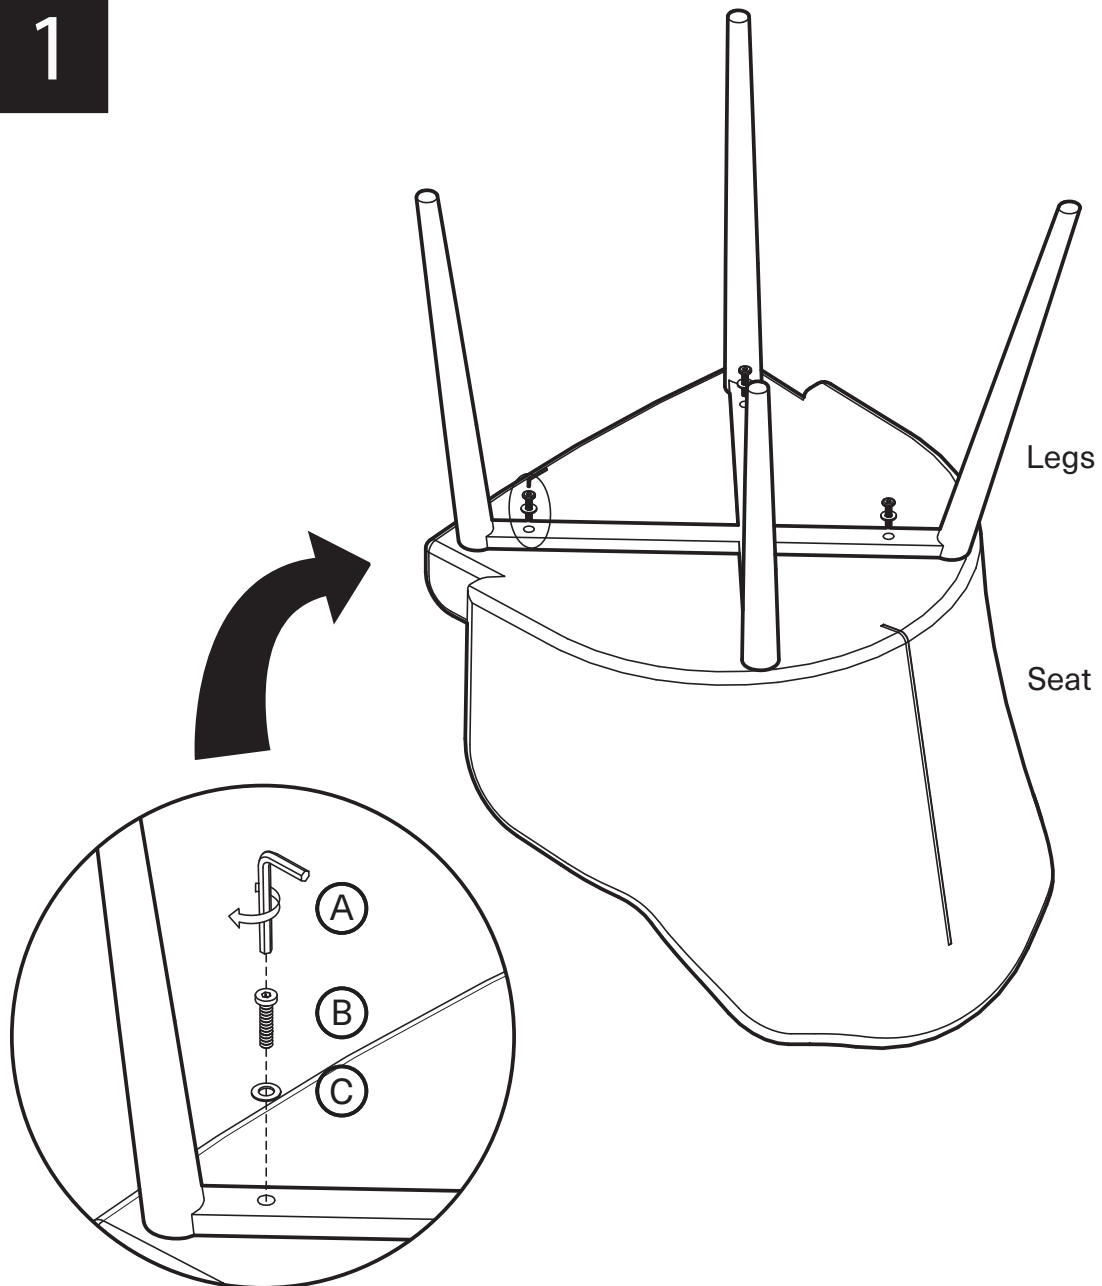

Note

1. Assemble the item on a soft, well-lit surface like cardboard or carpet.
2. For safety and efficiency, it's best to have two or more people assist with assembly to handle heavy parts safely and collaborate effectively.
3. Keep all packaging materials intact until assembly is complete.
4. Before assembling the item, carefully read all provided instructions.
5. Handle tools with care during assembly to prevent injuries.

1