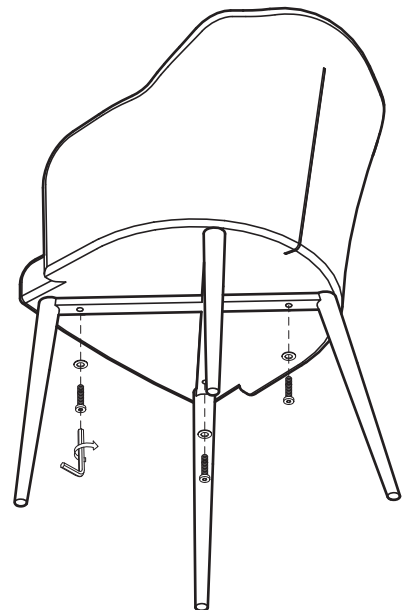

KOALA

L I V I N G

Assembly Instruction

Product Name: Dione Sky Blue Velvet Dining Chair

Product Id: 127140

Hardware List

- A  Allen Key 4mm 1 pc
- B  Allen Bolt M6*30mm 4 pcs
- C  Washer Ø6*Ø16mm 4 pcs

Part List

Legs
1 pc

Seat
1 pc

Note

1. Assemble the item on a soft, well-lit surface like cardboard or carpet.
2. For safety and efficiency, it's best to have two or more people assist with assembly to handle heavy parts safely and collaborate effectively.
3. Keep all packaging materials intact until assembly is complete.
4. Before assembling the item, carefully read all provided instructions.
5. Handle tools with care during assembly to prevent injuries.