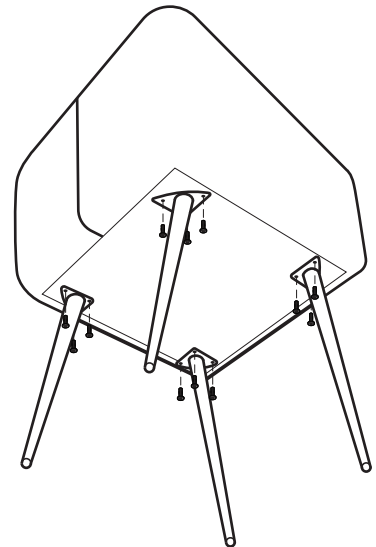

KOALA

L I V I N G

Assembly Instruction

Product Name: Marshall Chair - Blue

Product Id: 127076

Hardware List

Part List

Seat
1 pc

Leg A
2 pc

Leg B
2 pc

Note

1. Assemble the item on a soft, well-lit surface like cardboard or carpet.
2. For safety and efficiency, it's best to have two or more people assist with assembly to handle heavy parts safely and collaborate effectively.
3. Keep all packaging materials intact until assembly is complete.
4. Before assembling the item, carefully read all provided instructions.
5. Handle tools with care during assembly to prevent injuries.

1

2

Turn the chair upright and adjust the leveler if it wobbles.