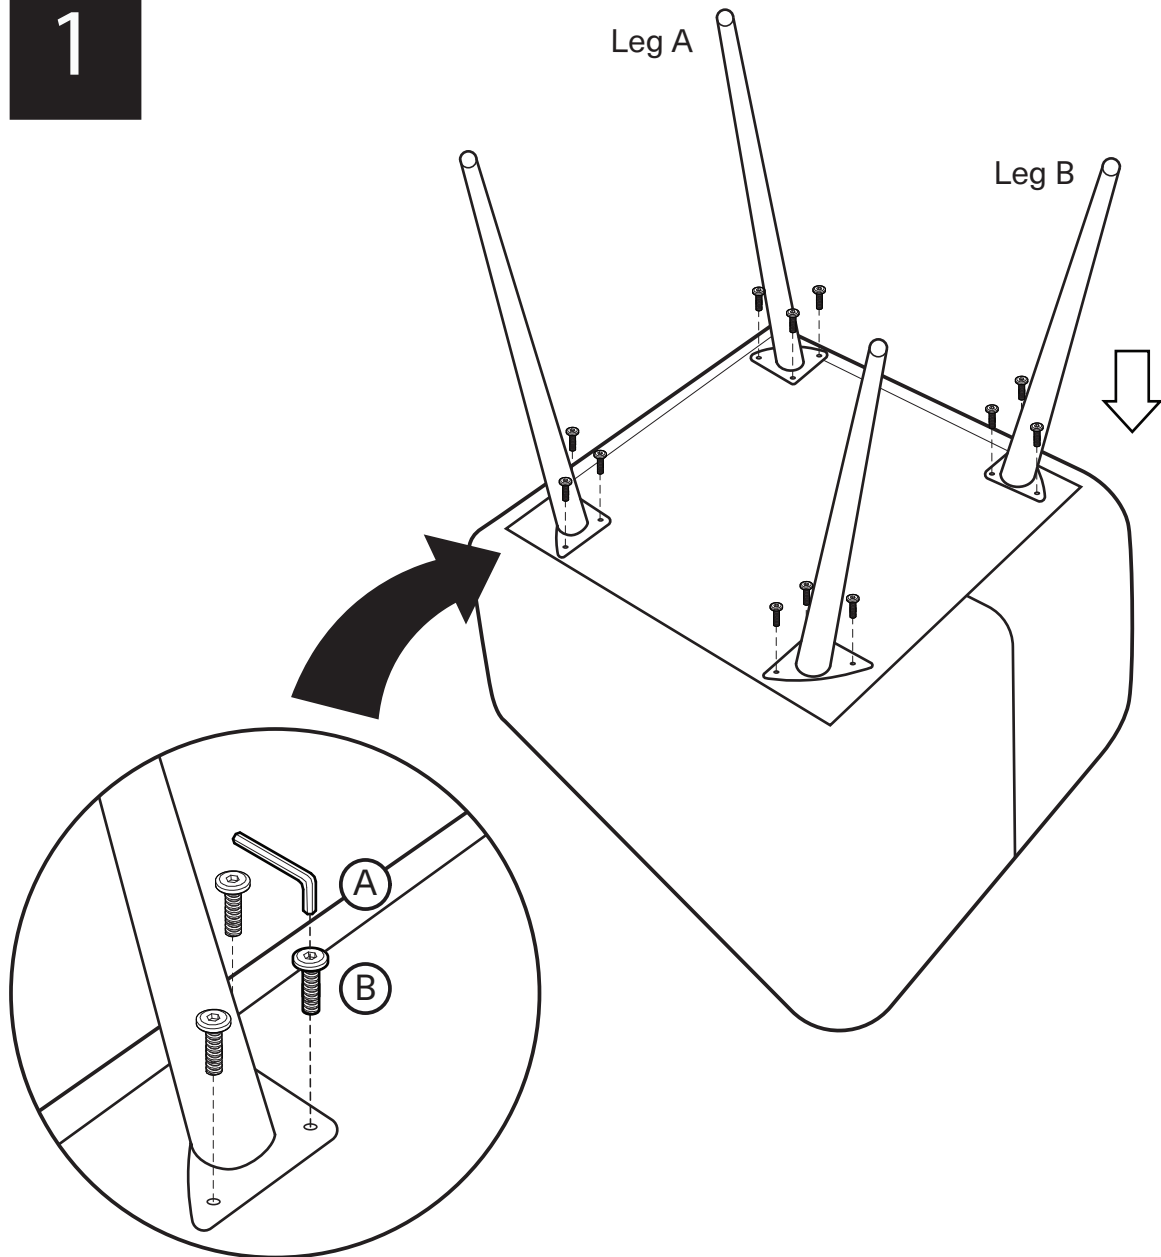

KOALA

L I V I N G

Assembly Instruction

Product Name: Marshall Chair - Blue

Product Id: 127076

Hardware List

Part List

Seat
1 pc

Leg A
2 pc

Leg B
2 pc

Note

1. Assemble the item on a soft, well-lit surface like cardboard or carpet.
2. For safety and efficiency, it's best to have two or more people assist with assembly to handle heavy parts safely and collaborate effectively.
3. Keep all packaging materials intact until assembly is complete.
4. Before assembling the item, carefully read all provided instructions.
5. Handle tools with care during assembly to prevent injuries.

1

2

Turn the chair upright and adjust the leveler if it wobbles.