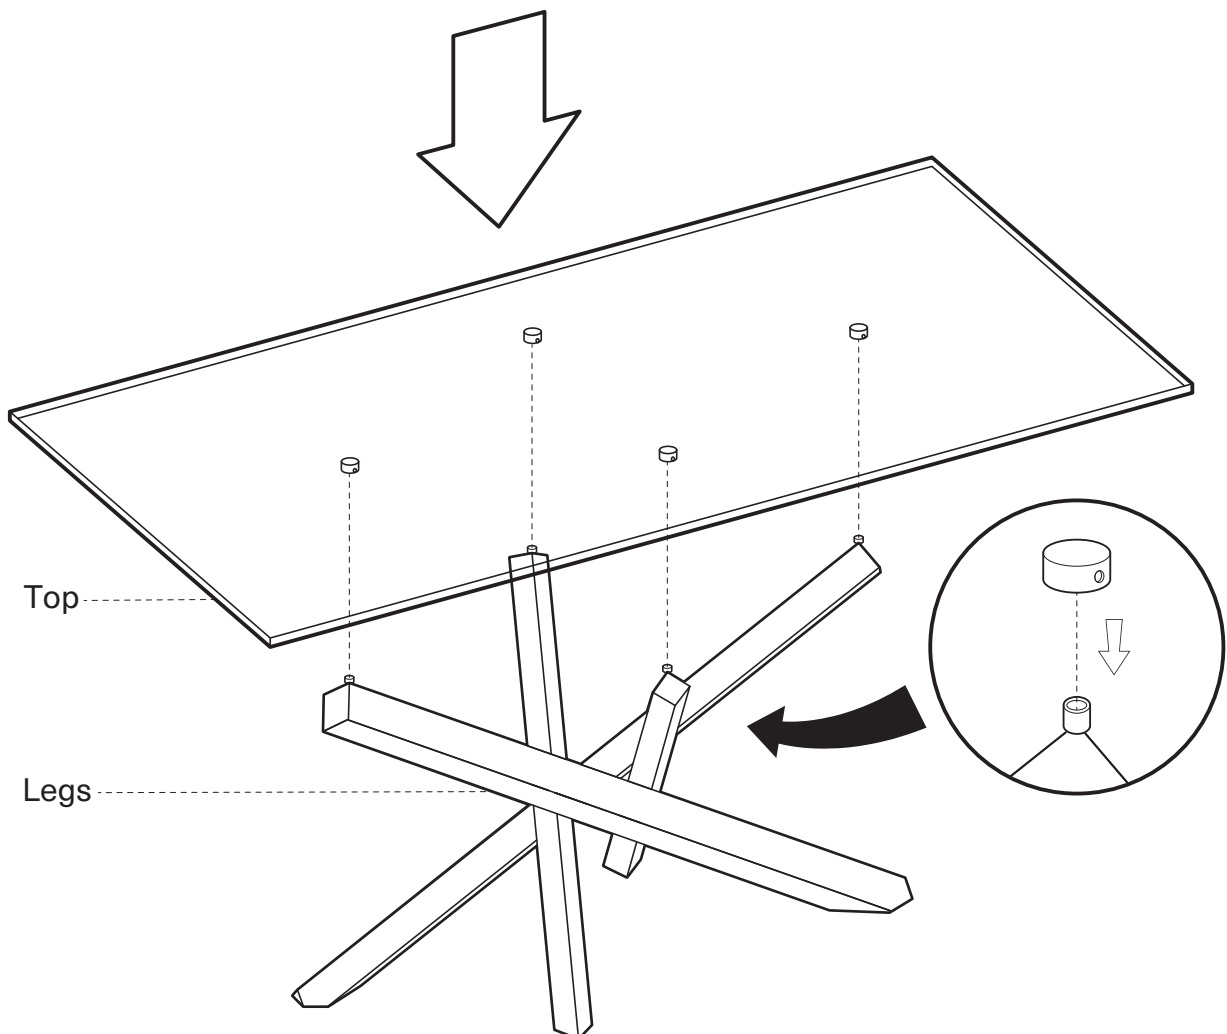

Note

1. Assemble the item on a soft, well-lit surface like cardboard or carpet.
2. For safety and efficiency, it's best to have two or more people assist with assembly to handle heavy parts safely and collaborate effectively.
3. Keep all packaging materials intact until assembly is complete.
4. Before assembling the item, carefully read all provided instructions.
5. Handle tools with care during assembly to prevent injuries.

1