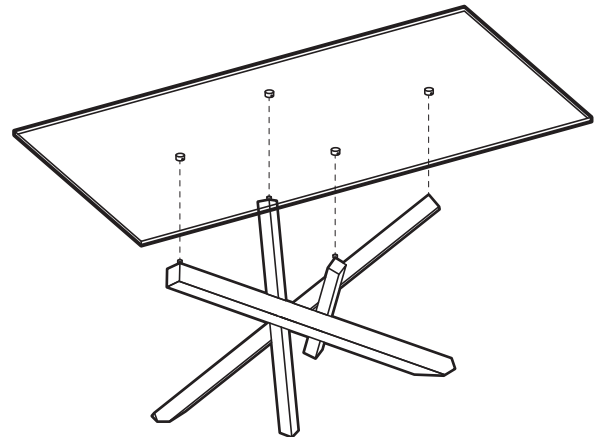

KOALA

L I V I N G

Assembly Instruction

Product Name: Lola Gold Coffee Table - Glass Top

Product Id: 126773

Hardware List

- A  Allen Key
3mm 1 pc
- B  Bolt
M6*10 8 pcs

Part List

Top
1 pc

Legs
1 pc

Note

1. Assemble the item on a soft, well-lit surface like cardboard or carpet.
2. For safety and efficiency, it's best to have two or more people assist with assembly to handle heavy parts safely and collaborate effectively.
3. Keep all packaging materials intact until assembly is complete.
4. Before assembling the item, carefully read all provided instructions.
5. Handle tools with care during assembly to prevent injuries.