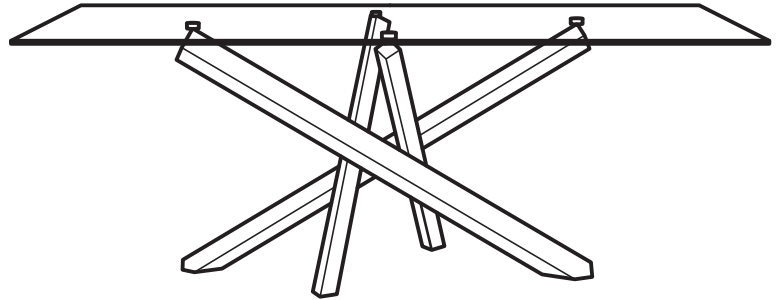

KOALA

L I V I N G

Assembly Instruction

Product Name: Lola Gold Coffee Table - Glass Top

Product Id: 126773

Hardware List

- A  Allen Key
3mm 1 pc
- B  Bolt
M6*10 8 pcs

Part List

Top
1 pc

Legs
1 pc

Note

1. Assemble the item on a soft, well-lit surface like cardboard or carpet.
2. For safety and efficiency, it's best to have two or more people assist with assembly to handle heavy parts safely and collaborate effectively.
3. Keep all packaging materials intact until assembly is complete.
4. Before assembling the item, carefully read all provided instructions.
5. Handle tools with care during assembly to prevent injuries.