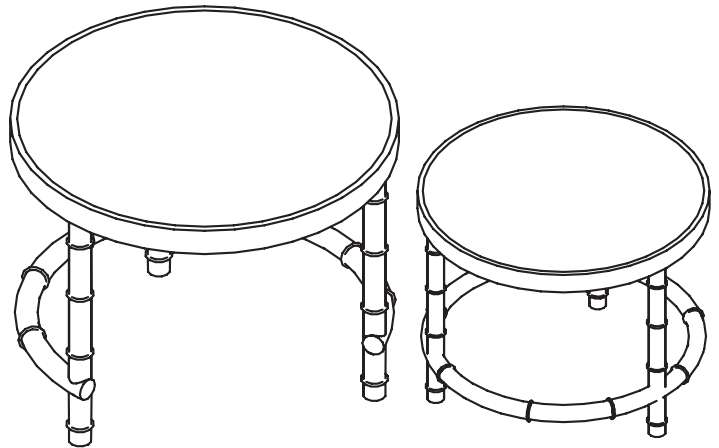

## Assembly Instruction

Product Name: Balmoral II Silver Round Nested Side Tables

Product Id: 126643

### Hardware List

A  Silicon Pad 8 pcs  
6mm

### Part List

Steel Base A  
1 pc

Steel Base B  
1 pc

Glass Top A  
1 pc

Glass Top B  
1 pc