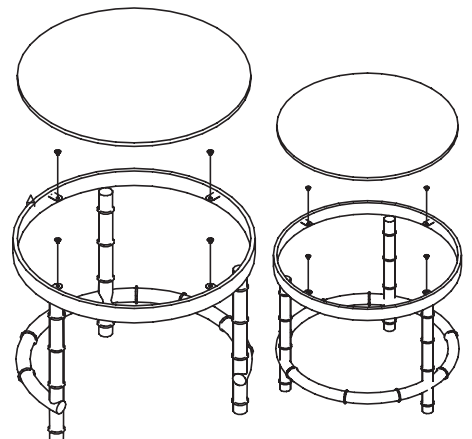

## Assembly Instruction

Product Name: Balmoral II Silver Round Nested Side Tables

Product Id: 126643

### Part List

Steel Base A  
1 pc

Steel Base B  
1 pc

Glass Top A  
1 pc

Glass Top B  
1 pc

1

2

Glass Top A

Glass Top B

3