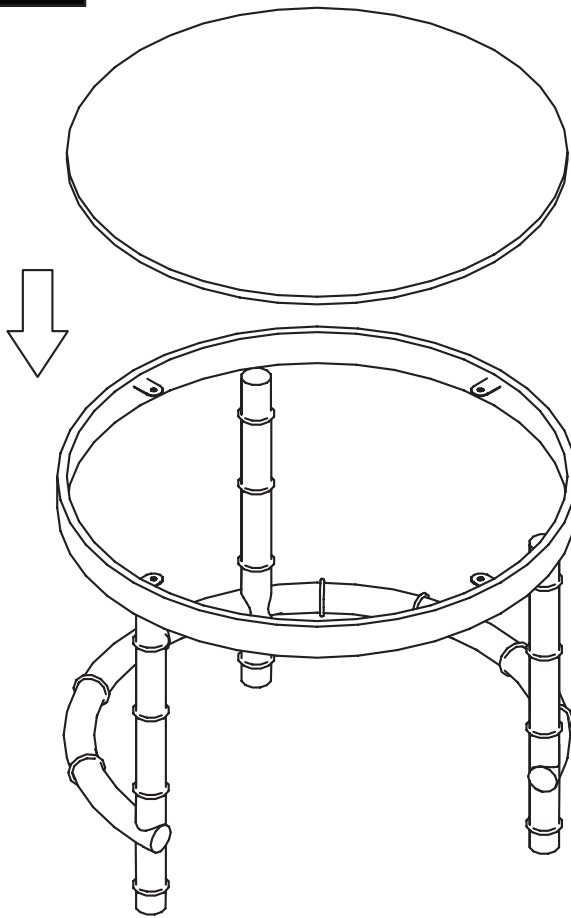

## Assembly Instruction

Product Name: Balmoral II Silver Round Nested Side Tables

Product Id: 126643

### Part List

Steel Base A  
1 pc

Steel Base B  
1 pc

Glass Top A  
1 pc

Glass Top B  
1 pc

## Note

1. Assemble the item on a soft, well-lit surface like cardboard or carpet.
2. For safety and efficiency, it's best to have two or more people assist with assembly to handle heavy parts safely and collaborate effectively.
3. Keep all packaging materials intact until assembly is complete.
4. Before assembling the item, carefully read all provided instructions.
5. Handle tools with care during assembly to prevent injuries.

1

2

Glass Top A

Glass Top B

3