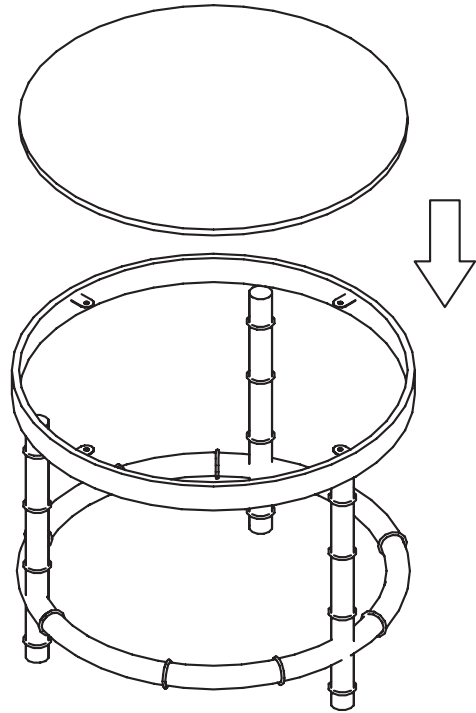

## Assembly Instruction

Product Name: Balmoral II Silver Round Nested Side Tables

Product Id: 126643

### Part List

Steel Base A  
1 pc

Steel Base B  
1 pc

Glass Top A  
1 pc

Glass Top B  
1 pc

1

2

Glass Top A

Glass Top B

3