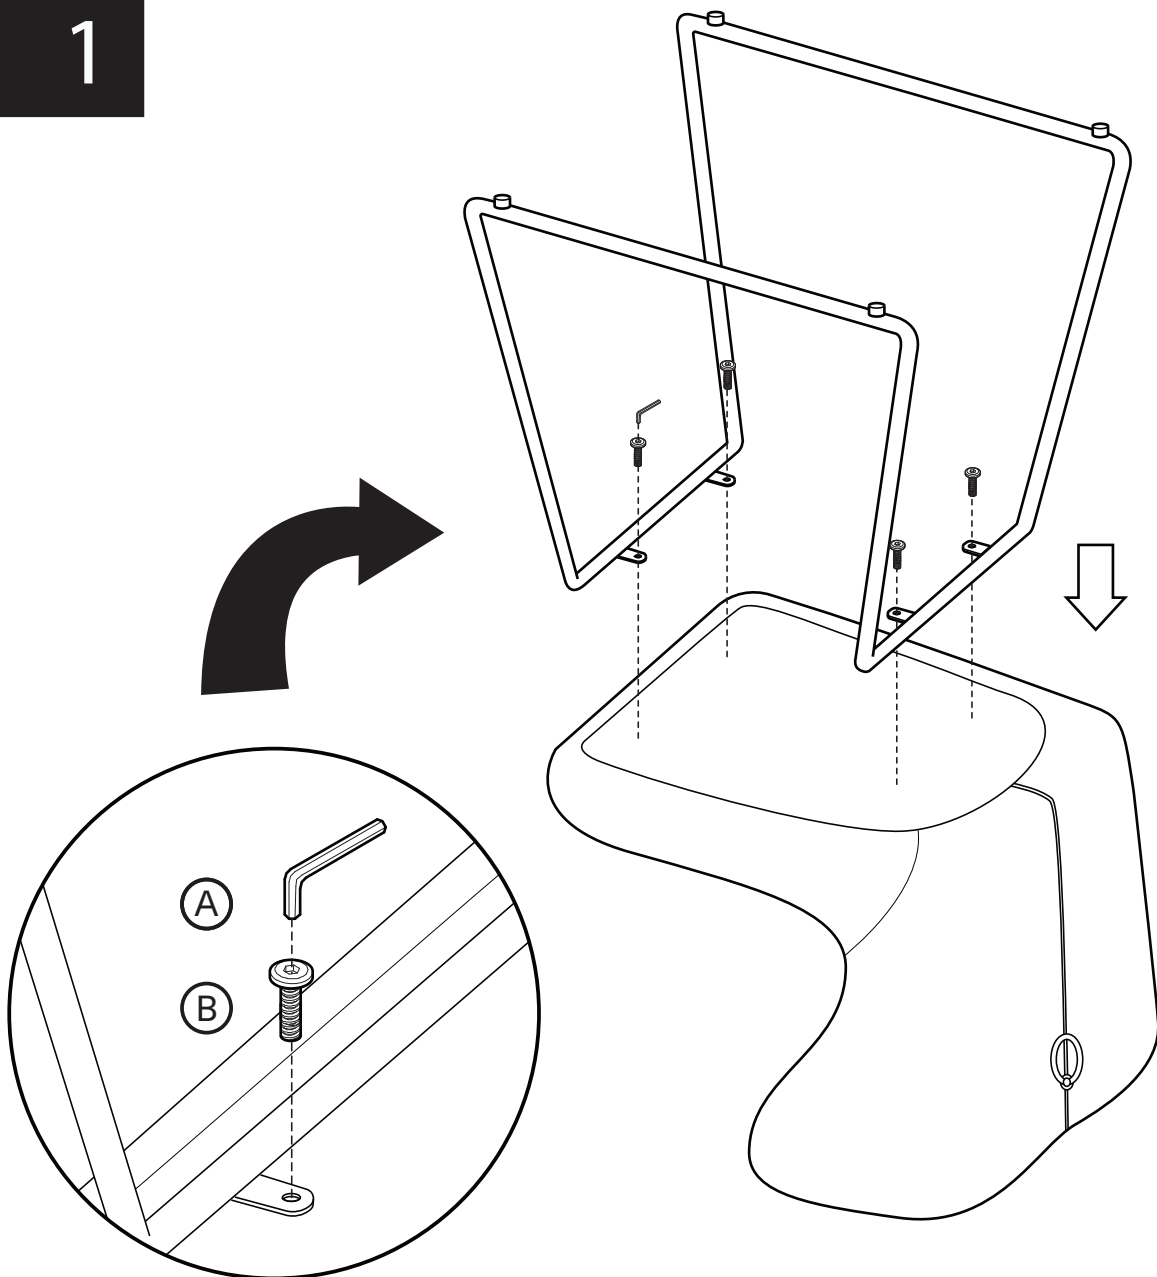

KOALA

L I V I N G

Assembly Instruction

Product Name: Quinn Brown Vegan Leather Dining Chair - Brass Colour Legs

Product Id: 126569

Hardware List

Part List

Legs
1 pc

Seat
1 pc

Note

1. Assemble the item on a soft, well-lit surface like cardboard or carpet.
2. For safety and efficiency, it's best to have two or more people assist with assembly to handle heavy parts safely and collaborate effectively.
3. Keep all packaging materials intact until assembly is complete.
4. Before assembling the item, carefully read all provided instructions.
5. Handle tools with care during assembly to prevent injuries.

1

2

Turn the chair upright and adjust the leveler if it wobbles.