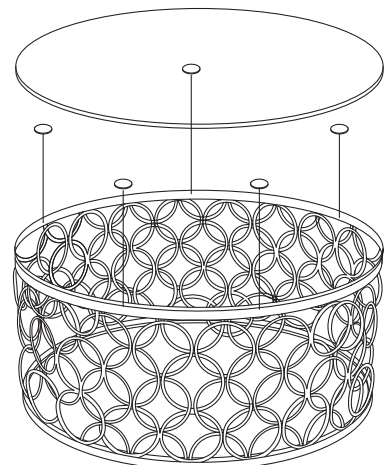

KOALA

L I V I N G

Assembly Instruction

Product Name: Cody Champagne Gold Glass Coffee Table

Product Id: 126245

Hardware List

A  Glass Stopper 5 pcs

B  Foot Stopper 5 pcs

Part List

Top
1 pc

Base
1 pc

Note

1. Assemble the item on a soft, well-lit surface like cardboard or carpet.
2. For safety and efficiency, it's best to have two or more people assist with assembly to handle heavy parts safely and collaborate effectively.
3. Keep all packaging materials intact until assembly is complete.
4. Before assembling the item, carefully read all provided instructions.
5. Handle tools with care during assembly to prevent injuries.