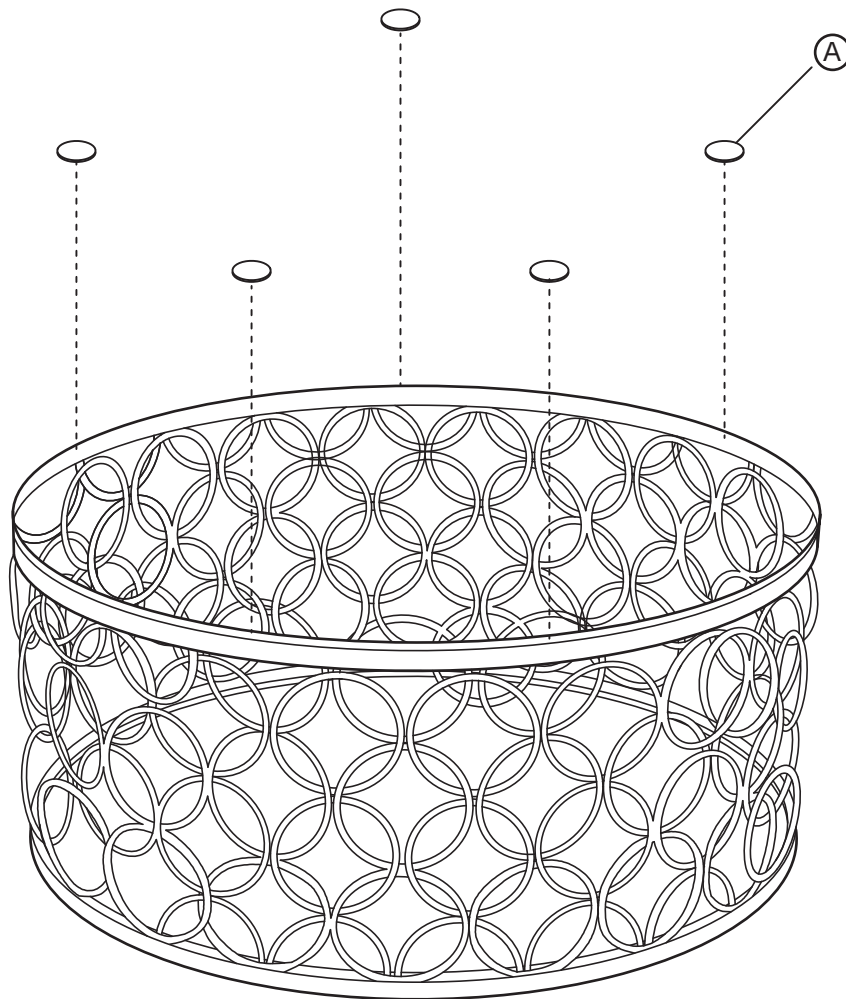

Note

1. Assemble the item on a soft, well-lit surface like cardboard or carpet.
2. For safety and efficiency, it's best to have two or more people assist with assembly to handle heavy parts safely and collaborate effectively.
3. Keep all packaging materials intact until assembly is complete.
4. Before assembling the item, carefully read all provided instructions.
5. Handle tools with care during assembly to prevent injuries.

1