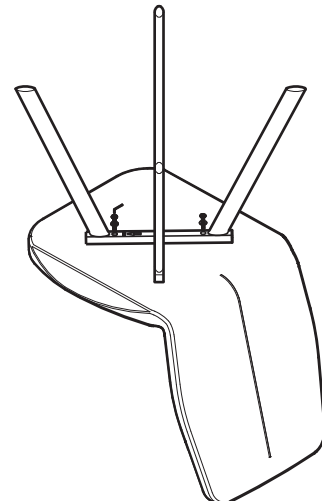

KOALA

L I V I N G

Assembly Instruction

Product Name: Eden Black Vegan Leather Dining Chair

Product Id: 125992

Hardware List

- A  Allen Key
4mm 1 pc
- B  Allen Bolt
M6X35mm 4 pcs
- C  Washer
Ø16*Ø6mm 4 pcs

Part List

Legs
1 pc

Seat
1 pc

Note

1. Assemble the item on a soft, well-lit surface like cardboard or carpet.
2. For safety and efficiency, it's best to have two or more people assist with assembly to handle heavy parts safely and collaborate effectively.
3. Keep all packaging materials intact until assembly is complete.
4. Before assembling the item, carefully read all provided instructions.
5. Handle tools with care during assembly to prevent injuries.