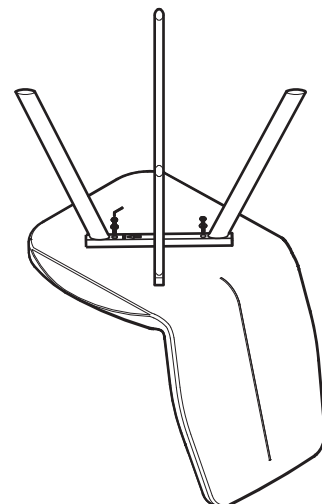

KOALA

L I V I N G

Assembly Instruction

Product Name: Eden White Vegan Leather Dining Chair

Product Id: 125991

Hardware List

- A  Allen Key
4mm 1 pc
- B  Allen Bolt
M6X35mm 4 pcs
- C  Washer
Ø16*Ø6mm 4 pcs

Part List

Legs
1 pc

Seat
1 pc

Note

1. Assemble the item on a soft, well-lit surface like cardboard or carpet.
2. For safety and efficiency, it's best to have two or more people assist with assembly to handle heavy parts safely and collaborate effectively.
3. Keep all packaging materials intact until assembly is complete.
4. Before assembling the item, carefully read all provided instructions.
5. Handle tools with care during assembly to prevent injuries.