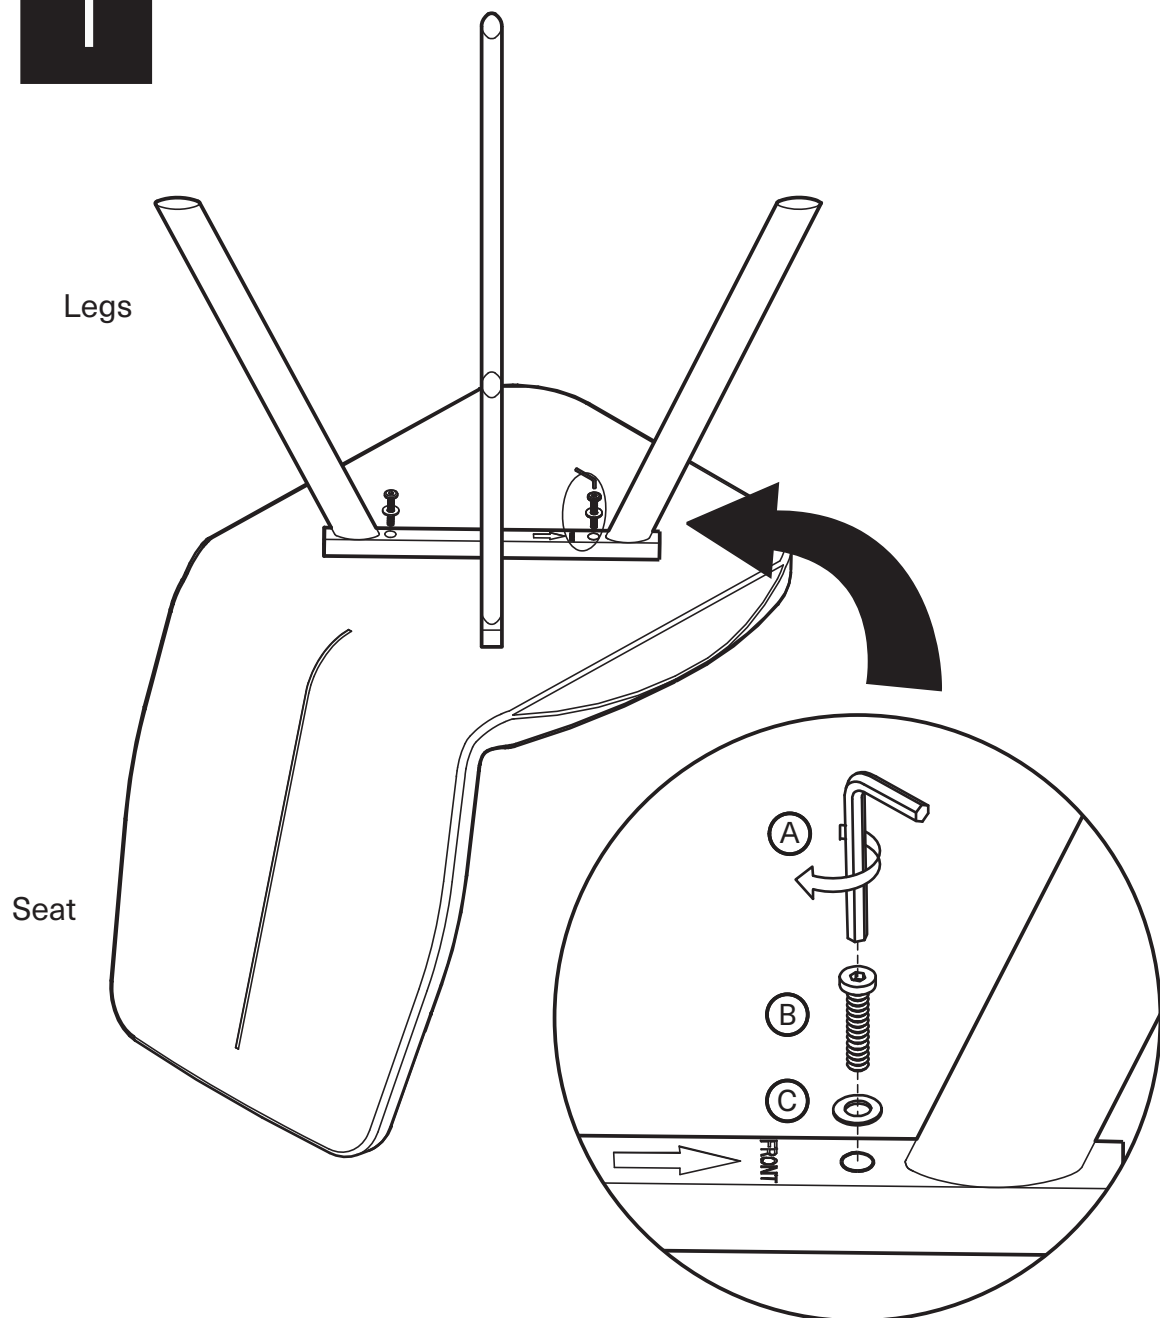

Note

1. Assemble the item on a soft, well-lit surface like cardboard or carpet.
2. For safety and efficiency, it's best to have two or more people assist with assembly to handle heavy parts safely and collaborate effectively.
3. Keep all packaging materials intact until assembly is complete.
4. Before assembling the item, carefully read all provided instructions.
5. Handle tools with care during assembly to prevent injuries.

1