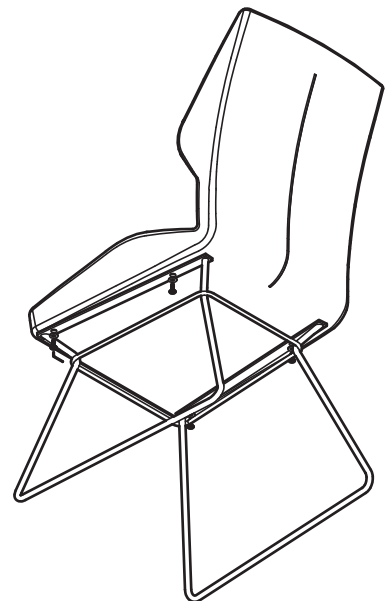

#### Hardware List

- A  Allen Key 4mm 1 pc
- B  Allen Bolt M6\*20mm 4 pcs
- C  Washer Ø6\*Ø16mm 4 pcs

#### Part List

Legs  
1 pc

Seat  
1 pc