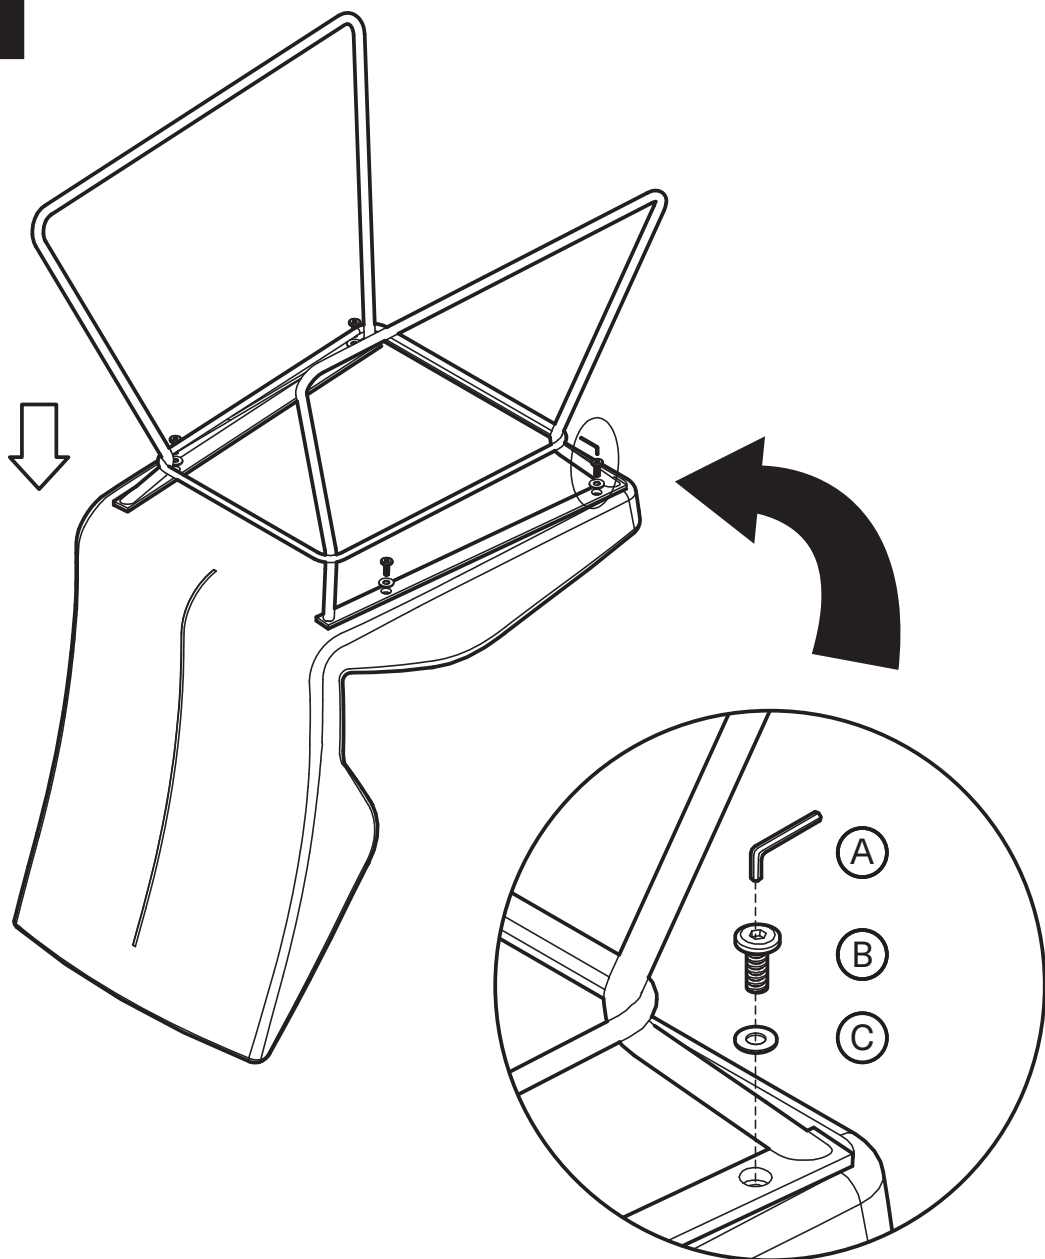

Note

1. Assemble the item on a soft, well-lit surface like cardboard or carpet.
2. For safety and efficiency, it's best to have two or more people assist with assembly to handle heavy parts safely and collaborate effectively.
3. Keep all packaging materials intact until assembly is complete.
4. Before assembling the item, carefully read all provided instructions.
5. Handle tools with care during assembly to prevent injuries.

1