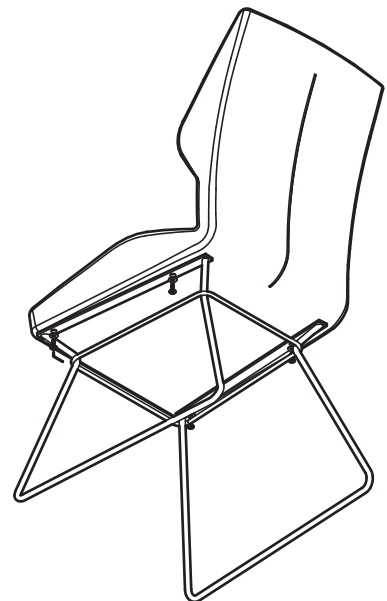

KOALA

L I V I N G

Assembly Instruction

Product Name: Theo White Vegan Leather Dining Chair

Product Id: 125989

Hardware List

- A  Allen Key 4mm 1 pc
- B  Allen Bolt M6*20mm 4 pcs
- C  Washer Ø6*Ø16mm 4 pcs

Part List

Legs
1 pc

Seat
1 pc

Note

1. Assemble the item on a soft, well-lit surface like cardboard or carpet.
2. For safety and efficiency, it's best to have two or more people assist with assembly to handle heavy parts safely and collaborate effectively.
3. Keep all packaging materials intact until assembly is complete.
4. Before assembling the item, carefully read all provided instructions.
5. Handle tools with care during assembly to prevent injuries.