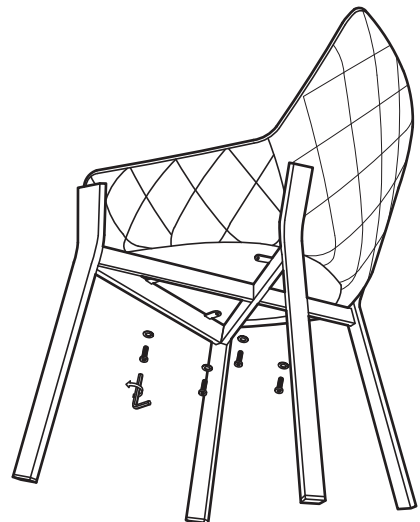

KOALA

L I V I N G

Assembly Instruction

Product Name: Arya Antique Brown Vegan Leather Dining Chair

Product Id: 125779

Hardware List

- | | | | |
|---|---|----------------------|-------|
| A |  | Allen Key
4mm | 1 pc |
| B |  | Allen Bolt
M6*L20 | 4 pcs |
| C |  | Washer
Ø16*Ø6 | 4 pcs |

Part List

Legs
1 pc

Seat
1 pc

Note

1. Assemble the item on a soft, well-lit surface like cardboard or carpet.
2. For safety and efficiency, it's best to have two or more people assist with assembly to handle heavy parts safely and collaborate effectively.
3. Keep all packaging materials intact until assembly is complete.
4. Before assembling the item, carefully read all provided instructions.
5. Handle tools with care during assembly to prevent injuries.