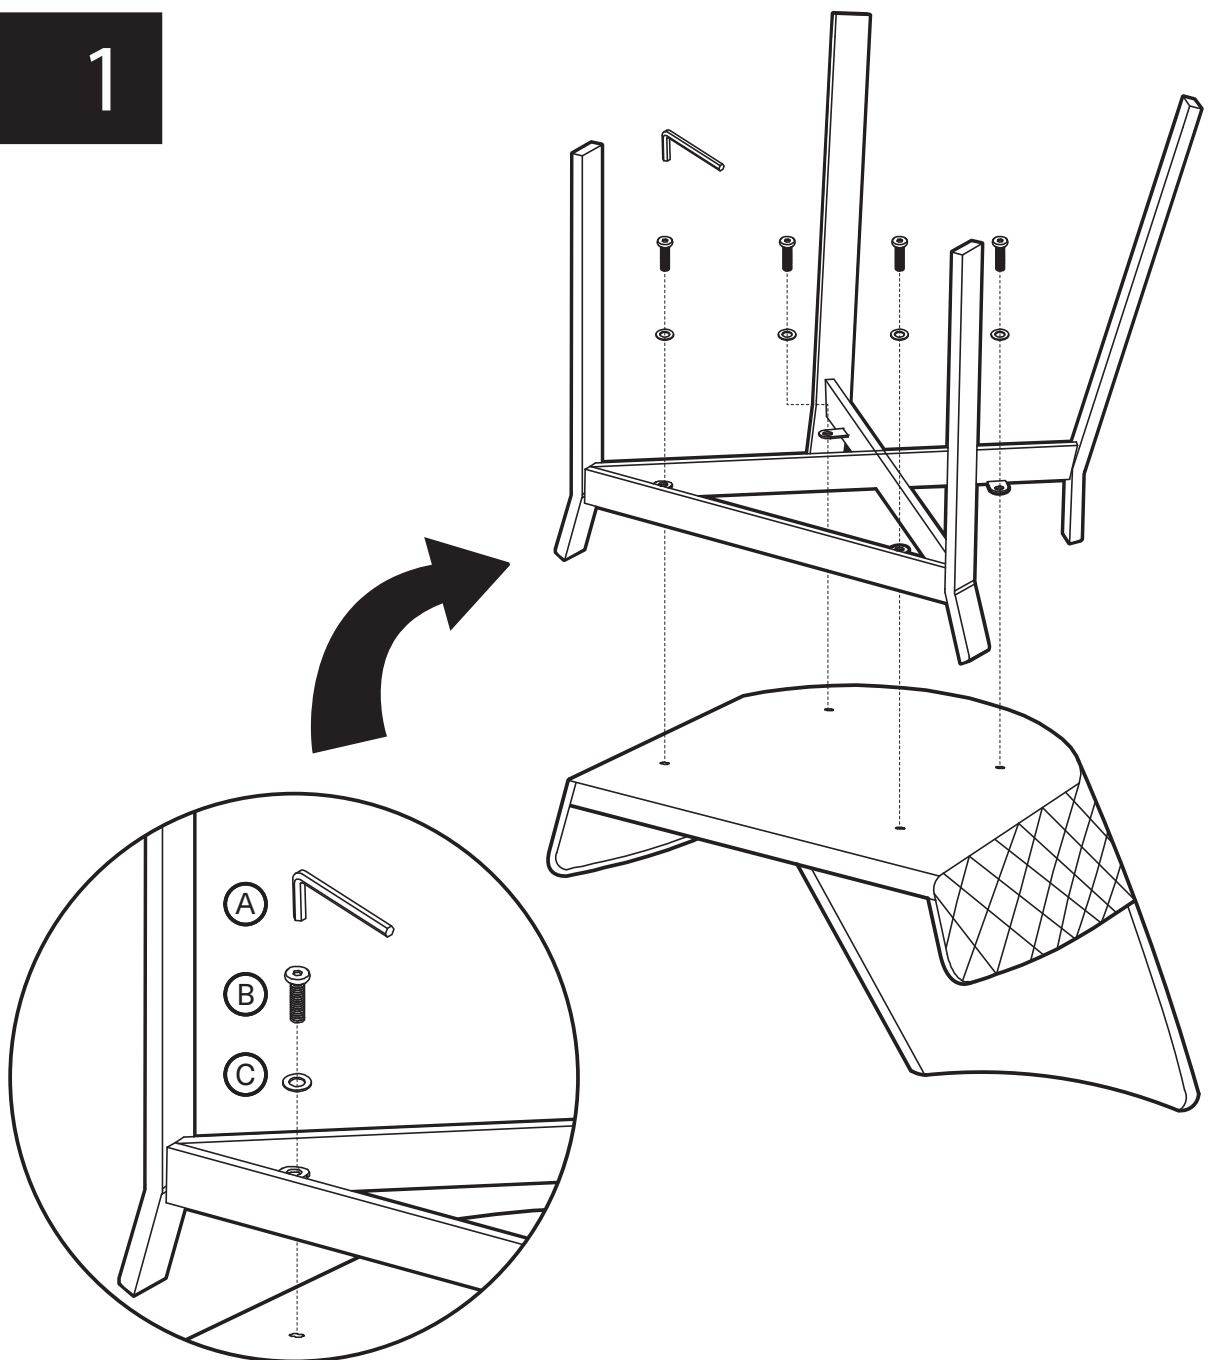

Note

1. Assemble the item on a soft, well-lit surface like cardboard or carpet.
2. For safety and efficiency, it's best to have two or more people assist with assembly to handle heavy parts safely and collaborate effectively.
3. Keep all packaging materials intact until assembly is complete.
4. Before assembling the item, carefully read all provided instructions.
5. Handle tools with care during assembly to prevent injuries.

1