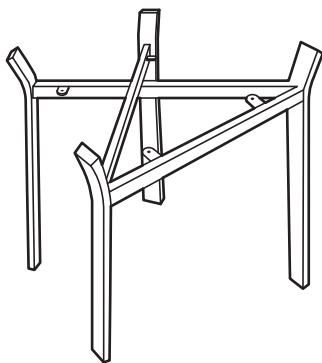

KOALA

L I V I N G

Assembly Instruction

Product Name: Arya Antique Brown Vegan Leather Dining Chair

Product Id: 125779

Hardware List

- | | | | |
|---|---|----------------------|-------|
| A |  | Allen Key
4mm | 1 pc |
| B |  | Allen Bolt
M6*L20 | 4 pcs |
| C |  | Washer
Ø16*Ø6 | 4 pcs |

Part List

Legs
1 pc

Seat
1 pc

Note

1. Assemble the item on a soft, well-lit surface like cardboard or carpet.
2. For safety and efficiency, it's best to have two or more people assist with assembly to handle heavy parts safely and collaborate effectively.
3. Keep all packaging materials intact until assembly is complete.
4. Before assembling the item, carefully read all provided instructions.
5. Handle tools with care during assembly to prevent injuries.